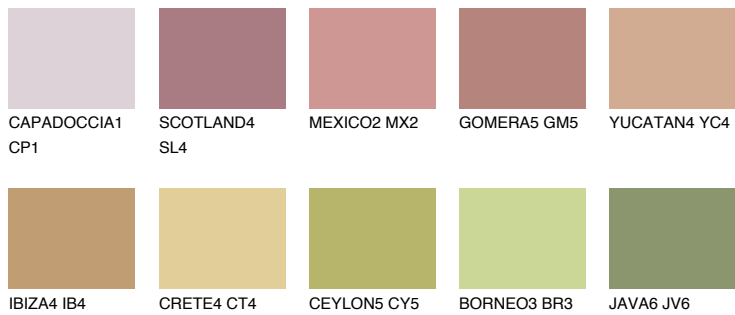

COLOUR DETAILS

CATALONIA4 CN4

42% TSR 48%

Matching colours

COLOURS

INTENSE

For more information on plasters and paints, go to www.ceresit.en

*The presented colours refer to plasters and paints offered by Ceresit. Due to the use of digital techniques, the presented colours might not represent the original ones, thus they cannot be considered as a reliable colour presentation. We recommend checking the authentic colour samples.