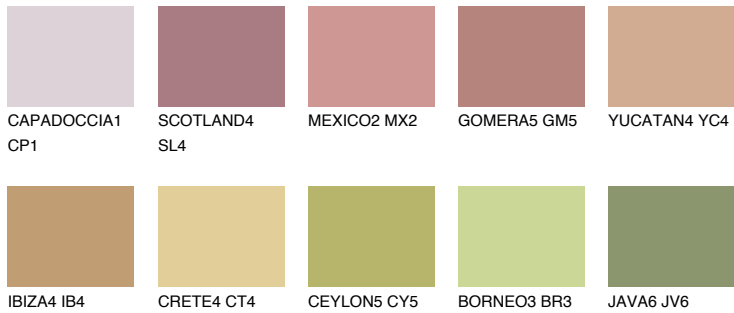

COLOUR DETAILS

CATALONIA4 CN4

42% TSR 48%

Matching colours

COLOURS

INTENSE

For more information on plasters and paints, go to www.ceresit.en

*The presented colours refer to plasters and paints offered by Ceresit. Due to the use of digital techniques, the presented colours might not represent the original ones, thus they cannot be considered as a reliable colour presentation. We recommend checking the authentic colour samples.