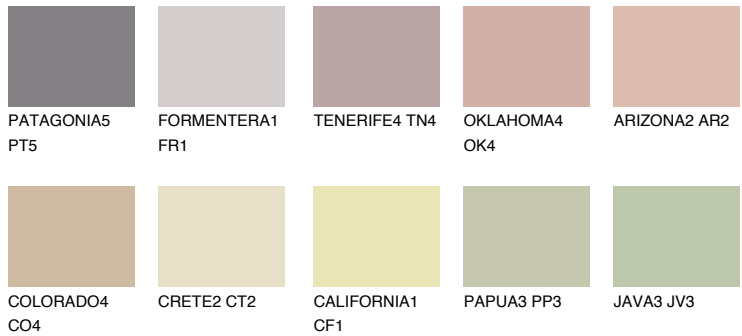

COLOUR DETAILS

CATALONIA3 CN3

48% TSR 48%

Matching colours

COLOURS

INTENSE

For more information on plasters and paints, go to www.ceresit.en

*The presented colours refer to plasters and paints offered by Ceresit. Due to the use of digital techniques, the presented colours might not represent the original ones, thus they cannot be considered as a reliable colour presentation. We recommend checking the authentic colour samples.