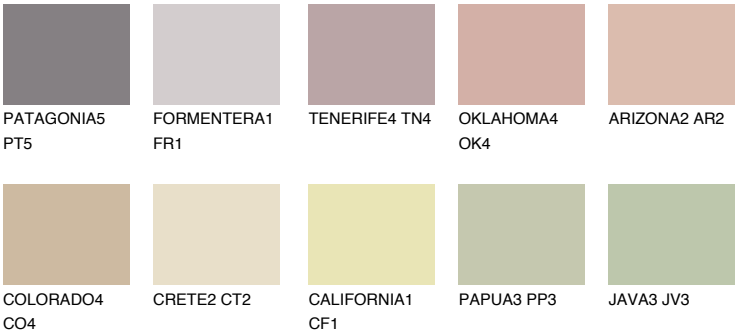

CATALONIA3 CN3

48% TSR 48%

Matching colours

COLOURS

INTENSE

For more information on plasters and paints, go to www.ceresit.en

*The presented colours refer to plasters and paints offered by Ceresit. Due to the use of digital techniques, the presented colours might not represent the original ones, thus they cannot be considered as a reliable colour presentation. We recommend checking the authentic colour samples.