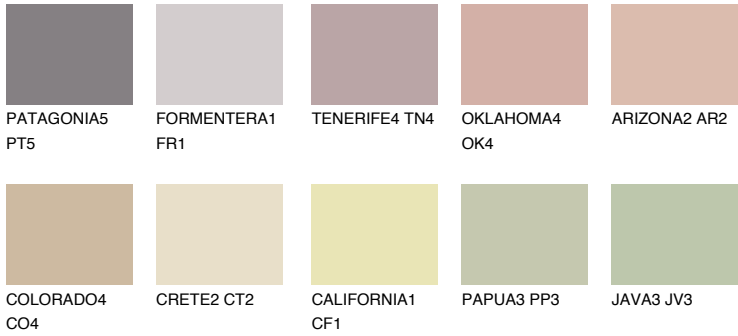

COLOUR DETAILS

CATALONIA3 CN3

48% TSR 48%

Matching colours

COLOURS

INTENSE

For more information on plasters and paints, go to www.ceresit.en

*The presented colours refer to plasters and paints offered by Ceresit. Due to the use of digital techniques, the presented colours might not represent the original ones, thus they cannot be considered as a reliable colour presentation. We recommend checking the authentic colour samples.