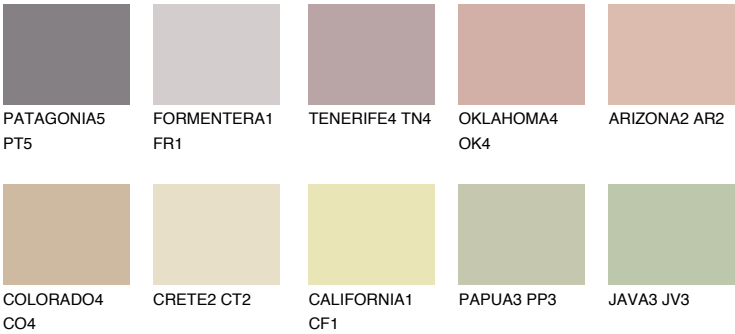

COLOUR DETAILS

CATALONIA3 CN3

48% TSR 48%

Matching colours

COLOURS

INTENSE

For more information on plasters and paints, go to www.ceresit.en

*The presented colours refer to plasters and paints offered by Ceresit. Due to the use of digital techniques, the presented colours might not represent the original ones, thus they cannot be considered as a reliable colour presentation. We recommend checking the authentic colour samples.