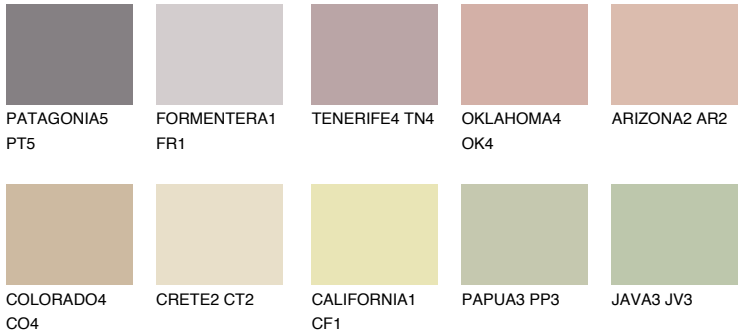

# COLOUR DETAILS

### Matching colours

#### COLOURS

#### INTENSE

For more information on plasters and paints, go to [www.ceresit.en](http://www.ceresit.en)

\*The presented colours refer to plasters and paints offered by Ceresit. Due to the use of digital techniques, the presented colours might not represent the original ones, thus they cannot be considered as a reliable colour presentation. We recommend checking the authentic colour samples.