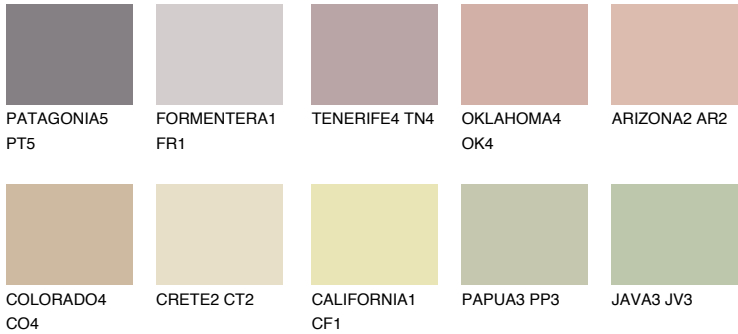

COLOUR DETAILS

CATALONIA3 CN3

48% TSR 48%

Matching colours

COLOURS

INTENSE

For more information on plasters and paints, go to www.ceresit.en

*The presented colours refer to plasters and paints offered by Ceresit. Due to the use of digital techniques, the presented colours might not represent the original ones, thus they cannot be considered as a reliable colour presentation. We recommend checking the authentic colour samples.