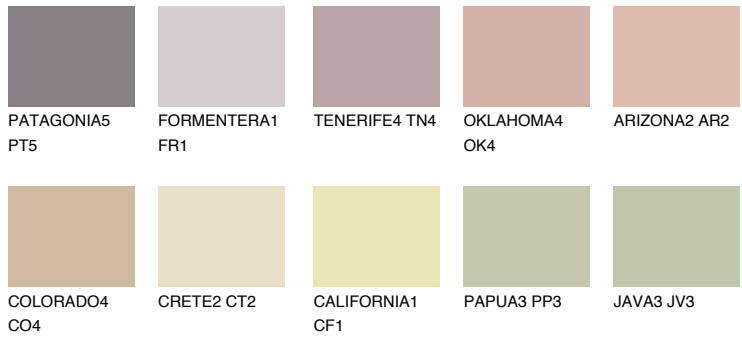

COLOUR DETAILS

CATALONIA3 CN3

48% TSR 48%

Matching colours

COLOURS

INTENSE

For more information on plasters and paints, go to www.ceresit.en

*The presented colours refer to plasters and paints offered by Ceresit. Due to the use of digital techniques, the presented colours might not represent the original ones, thus they cannot be considered as a reliable colour presentation. We recommend checking the authentic colour samples.