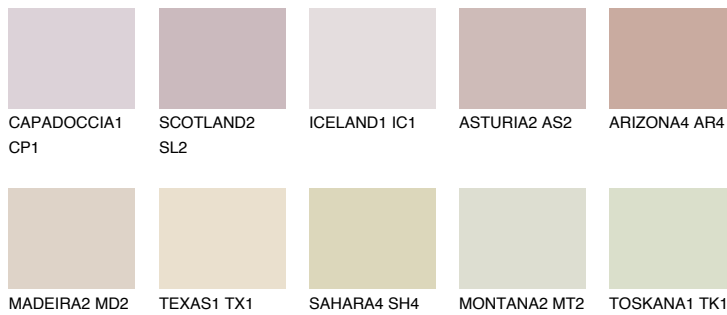

COLOUR DETAILS

CATALONIA2 CN2

59% TSR 55%

Matching colours

COLOURS

INTENSE

For more information on plasters and paints, go to www.ceresit.en

*The presented colours refer to plasters and paints offered by Ceresit. Due to the use of digital techniques, the presented colours might not represent the original ones, thus they cannot be considered as a reliable colour presentation. We recommend checking the authentic colour samples.