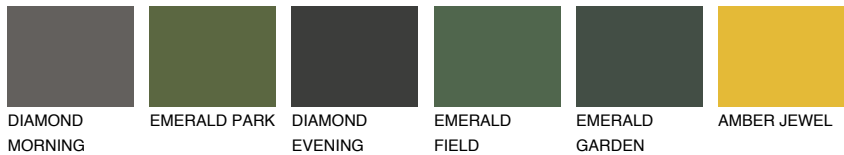

COLOUR DETAILS

CATALONIA2 CN2

59% TSR 55%

Matching colours

COLOURS

INTENSE

For more information on plasters and paints, go to www.ceresit.en

*The presented colours refer to plasters and paints offered by Ceresit. Due to the use of digital techniques, the presented colours might not represent the original ones, thus they cannot be considered as a reliable colour presentation. We recommend checking the authentic colour samples.