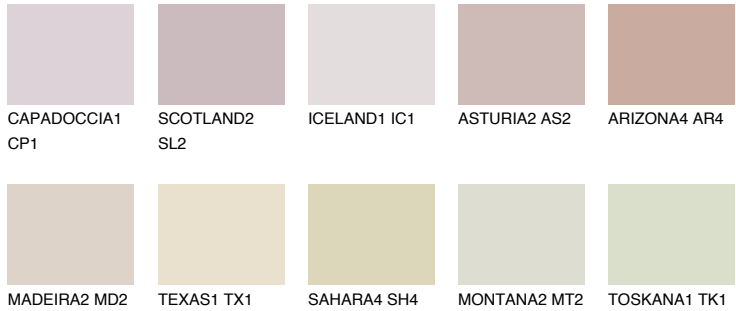

COLOUR DETAILS

CATALONIA2 CN2

59% TSR 55%

Matching colours

COLOURS

INTENSE

For more information on plasters and paints, go to www.ceresit.en

*The presented colours refer to plasters and paints offered by Ceresit. Due to the use of digital techniques, the presented colours might not represent the original ones, thus they cannot be considered as a reliable colour presentation. We recommend checking the authentic colour samples.