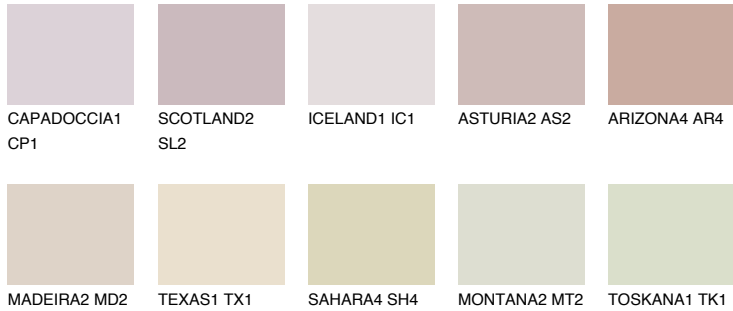

COLOUR DETAILS

CATALONIA2 CN2

59% TSR 55%

Matching colours

COLOURS

INTENSE

For more information on plasters and paints, go to www.ceresit.en

*The presented colours refer to plasters and paints offered by Ceresit. Due to the use of digital techniques, the presented colours might not represent the original ones, thus they cannot be considered as a reliable colour presentation. We recommend checking the authentic colour samples.