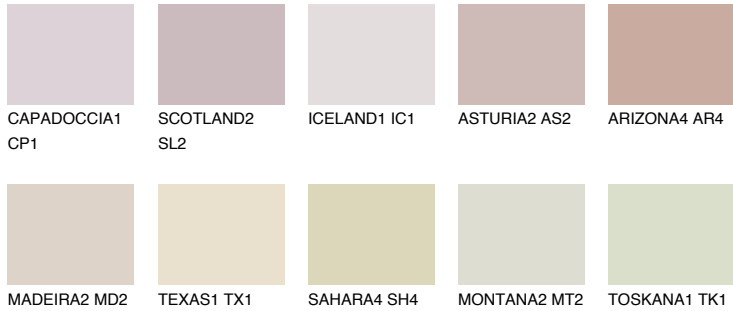

# COLOUR DETAILS

### Matching colours

#### COLOURS

#### INTENSE

For more information on plasters and paints, go to [www.ceresit.en](http://www.ceresit.en)

\*The presented colours refer to plasters and paints offered by Ceresit. Due to the use of digital techniques, the presented colours might not represent the original ones, thus they cannot be considered as a reliable colour presentation. We recommend checking the authentic colour samples.