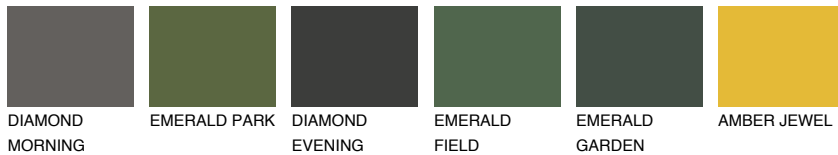

COLOUR DETAILS

CATALONIA2 CN2

59% TSR 55%

Matching colours

COLOURS

INTENSE

For more information on plasters and paints, go to www.ceresit.en

*The presented colours refer to plasters and paints offered by Ceresit. Due to the use of digital techniques, the presented colours might not represent the original ones, thus they cannot be considered as a reliable colour presentation. We recommend checking the authentic colour samples.