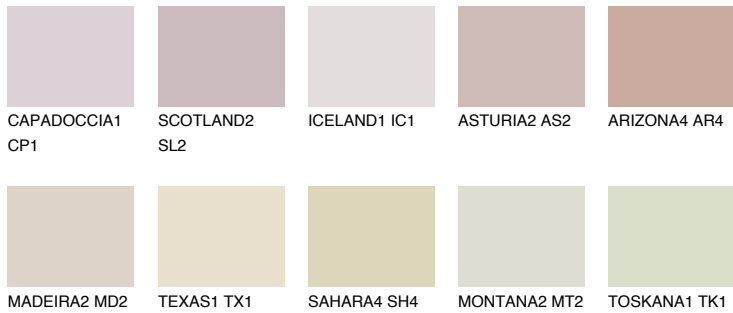

COLOUR DETAILS

CATALONIA2 CN2

59% TSR 55%

Matching colours

COLOURS

INTENSE

For more information on plasters and paints, go to www.ceresit.en

*The presented colours refer to plasters and paints offered by Ceresit. Due to the use of digital techniques, the presented colours might not represent the original ones, thus they cannot be considered as a reliable colour presentation. We recommend checking the authentic colour samples.