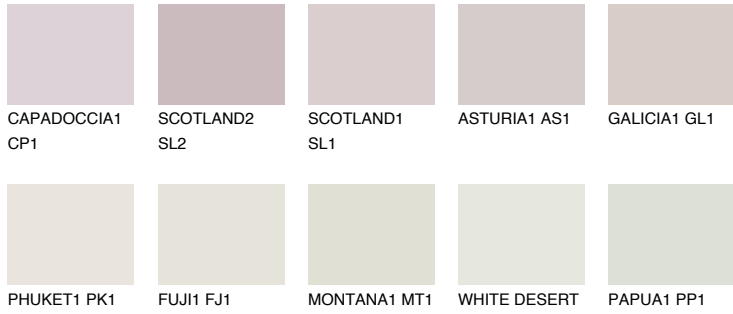

# COLOUR DETAILS

### Matching colours

#### COLOURS

#### INTENSE

For more information on plasters and paints, go to [www.ceresit.en](http://www.ceresit.en)

\*The presented colours refer to plasters and paints offered by Ceresit. Due to the use of digital techniques, the presented colours might not represent the original ones, thus they cannot be considered as a reliable colour presentation. We recommend checking the authentic colour samples.