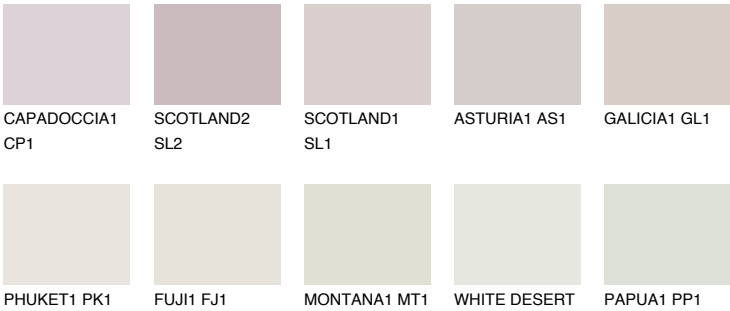

COLOUR DETAILS

CATALONIA1 CN1

70% **TSR** 67%

Matching colours

COLOURS

INTENSE

For more information on plasters and paints, go to www.ceresit.en

*The presented colours refer to plasters and paints offered by Ceresit. Due to the use of digital techniques, the presented colours might not represent the original ones, thus they cannot be considered as a reliable colour presentation. We recommend checking the authentic colour samples.