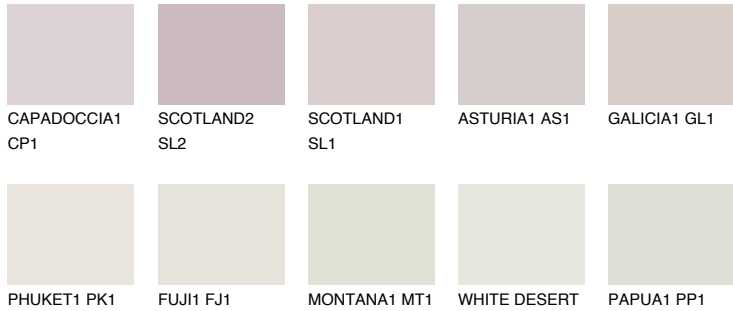

COLOUR DETAILS

CATALONIA1 CN1

70% **TSR** 67%

Matching colours

COLOURS

INTENSE

For more information on plasters and paints, go to www.ceresit.en

*The presented colours refer to plasters and paints offered by Ceresit. Due to the use of digital techniques, the presented colours might not represent the original ones, thus they cannot be considered as a reliable colour presentation. We recommend checking the authentic colour samples.