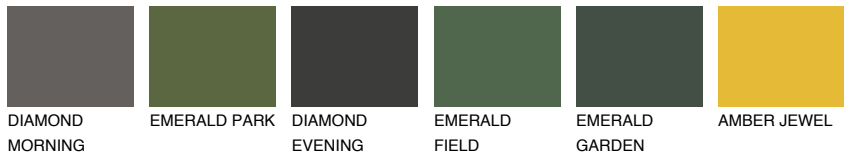

COLOUR DETAILS

CATALONIA1 CN1

70% TSR 67%

Matching colours

COLOURS

INTENSE

For more information on plasters and paints, go to www.ceresit.en

*The presented colours refer to plasters and paints offered by Ceresit. Due to the use of digital techniques, the presented colours might not represent the original ones, thus they cannot be considered as a reliable colour presentation. We recommend checking the authentic colour samples.