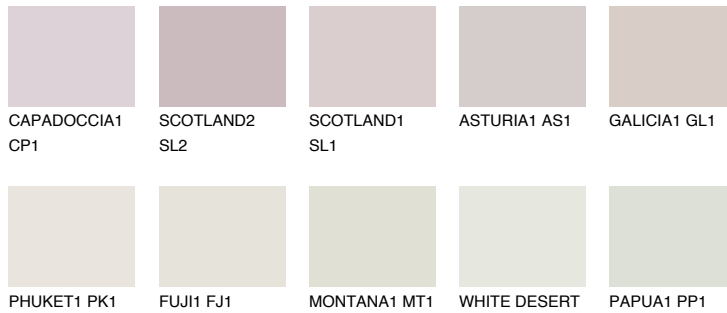

COLOUR DETAILS

CATALONIA1 CN1

70% **TSR** 67%

Matching colours

COLOURS

INTENSE

For more information on plasters and paints, go to www.ceresit.en

*The presented colours refer to plasters and paints offered by Ceresit. Due to the use of digital techniques, the presented colours might not represent the original ones, thus they cannot be considered as a reliable colour presentation. We recommend checking the authentic colour samples.