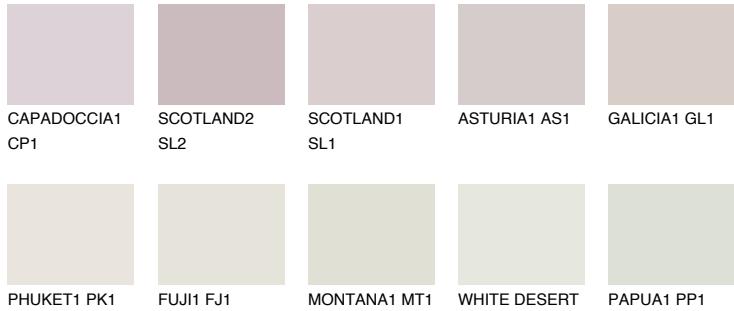

COLOUR DETAILS

CATALONIA1 CN1

70% TSR 67%

Matching colours

COLOURS

INTENSE

For more information on plasters and paints, go to www.ceresit.en

*The presented colours refer to plasters and paints offered by Ceresit. Due to the use of digital techniques, the presented colours might not represent the original ones, thus they cannot be considered as a reliable colour presentation. We recommend checking the authentic colour samples.