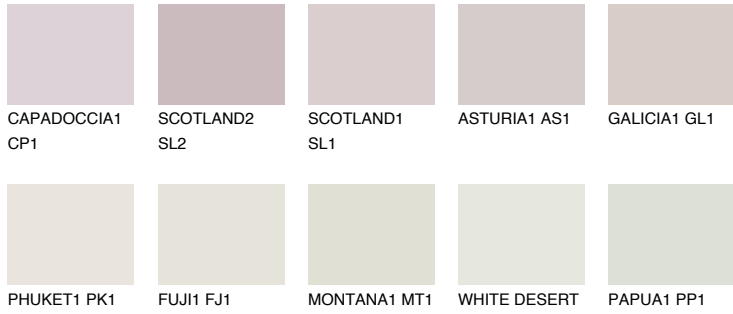

COLOUR DETAILS

CATALONIA1 CN1

70% **TSR** 67%

Matching colours

COLOURS

INTENSE

For more information on plasters and paints, go to www.ceresit.en

*The presented colours refer to plasters and paints offered by Ceresit. Due to the use of digital techniques, the presented colours might not represent the original ones, thus they cannot be considered as a reliable colour presentation. We recommend checking the authentic colour samples.