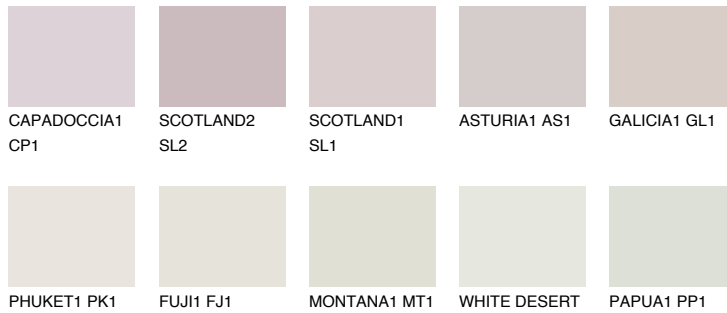

# COLOUR DETAILS

### Matching colours

#### COLOURS

#### INTENSE

For more information on plasters and paints, go to [www.ceresit.en](http://www.ceresit.en)

\*The presented colours refer to plasters and paints offered by Ceresit. Due to the use of digital techniques, the presented colours might not represent the original ones, thus they cannot be considered as a reliable colour presentation. We recommend checking the authentic colour samples.