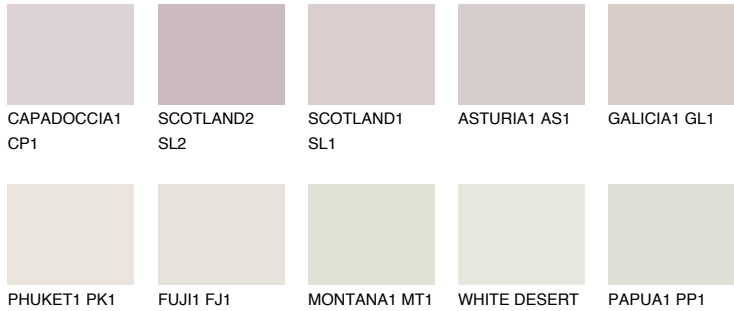

COLOUR DETAILS

CATALONIA1 CN1

70% **TSR** 67%

Matching colours

COLOURS

INTENSE

For more information on plasters and paints, go to www.ceresit.en

*The presented colours refer to plasters and paints offered by Ceresit. Due to the use of digital techniques, the presented colours might not represent the original ones, thus they cannot be considered as a reliable colour presentation. We recommend checking the authentic colour samples.