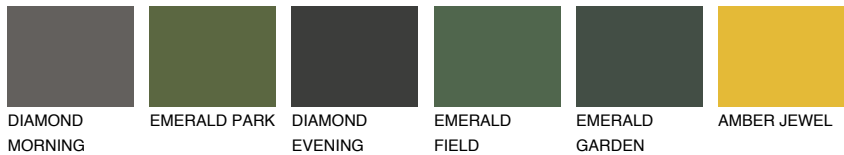

COLOUR DETAILS

CATALONIA1 CN1

70% **TSR** 67%

Matching colours

COLOURS

INTENSE

For more information on plasters and paints, go to www.ceresit.en

*The presented colours refer to plasters and paints offered by Ceresit. Due to the use of digital techniques, the presented colours might not represent the original ones, thus they cannot be considered as a reliable colour presentation. We recommend checking the authentic colour samples.