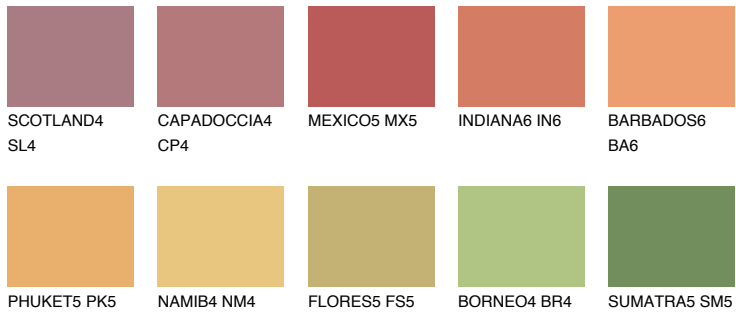

COLOUR DETAILS

ALGARVE6 AV6

34% TSR 47%

Matching colours

COLOURS

INTENSE

For more information on plasters and paints, go to www.ceresit.en

*The presented colours refer to plasters and paints offered by Ceresit. Due to the use of digital techniques, the presented colours might not represent the original ones, thus they cannot be considered as a reliable colour presentation. We recommend checking the authentic colour samples.