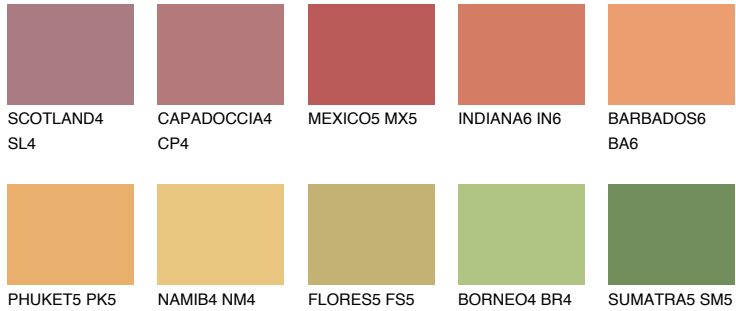

COLOUR DETAILS

ALGARVE6 AV6

34% TSR 47%

Matching colours

COLOURS

INTENSE

For more information on plasters and paints, go to www.ceresit.en

*The presented colours refer to plasters and paints offered by Ceresit. Due to the use of digital techniques, the presented colours might not represent the original ones, thus they cannot be considered as a reliable colour presentation. We recommend checking the authentic colour samples.