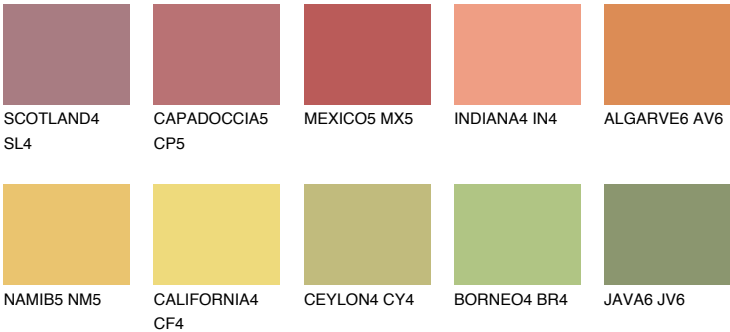

## ALGARVE5 AV5

46% **TSR** 54%

### Matching colours

#### COLOURS

#### INTENSE

For more information on plasters and paints, go to [www.ceresit.en](http://www.ceresit.en)

\*The presented colours refer to plasters and paints offered by Ceresit. Due to the use of digital techniques, the presented colours might not represent the original ones, thus they cannot be considered as a reliable colour presentation. We recommend checking the authentic colour samples.