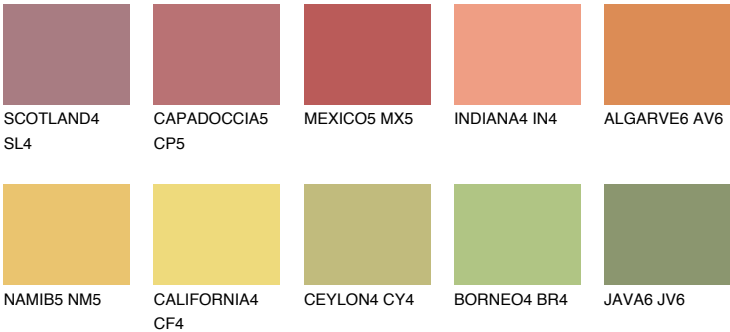

ALGARVE5 AV5

46% TSR 54%

Matching colours

COLOURS

INTENSE

For more information on plasters and paints, go to www.ceresit.en

*The presented colours refer to plasters and paints offered by Ceresit. Due to the use of digital techniques, the presented colours might not represent the original ones, thus they cannot be considered as a reliable colour presentation. We recommend checking the authentic colour samples.