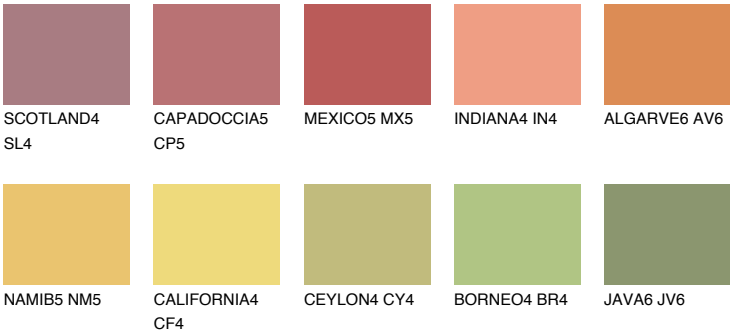

ALGARVE5 AV5

46% **TSR** 54%

Matching colours

COLOURS

INTENSE

For more information on plasters and paints, go to www.ceresit.en

*The presented colours refer to plasters and paints offered by Ceresit. Due to the use of digital techniques, the presented colours might not represent the original ones, thus they cannot be considered as a reliable colour presentation. We recommend checking the authentic colour samples.