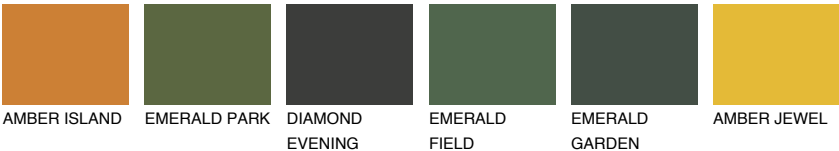

ALGARVE5 AV5

46% **TSR** 54%

Matching colours

COLOURS

INTENSE

For more information on plasters and paints, go to www.ceresit.en

*The presented colours refer to plasters and paints offered by Ceresit. Due to the use of digital techniques, the presented colours might not represent the original ones, thus they cannot be considered as a reliable colour presentation. We recommend checking the authentic colour samples.