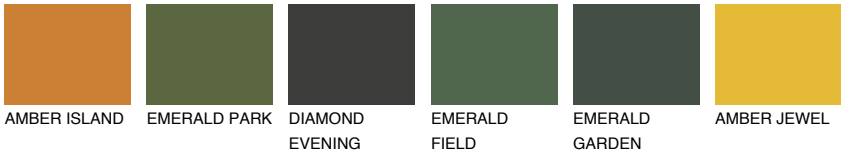

ALGARVE5 AV5

46% **TSR** 54%

Matching colours

COLOURS

INTENSE

For more information on plasters and paints, go to www.ceresit.en

*The presented colours refer to plasters and paints offered by Ceresit. Due to the use of digital techniques, the presented colours might not represent the original ones, thus they cannot be considered as a reliable colour presentation. We recommend checking the authentic colour samples.