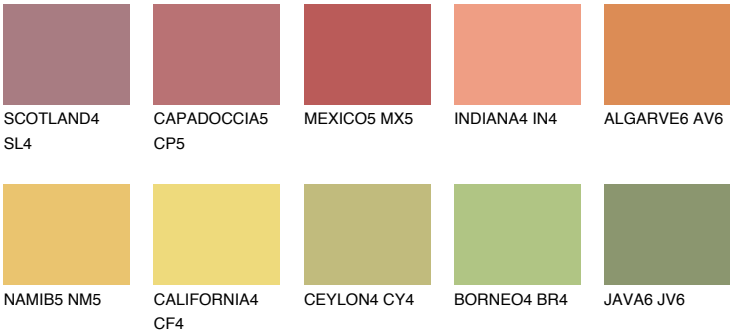

ALGARVE5 AV5

46% TSR 54%

Matching colours

COLOURS

INTENSE

For more information on plasters and paints, go to www.ceresit.en

*The presented colours refer to plasters and paints offered by Ceresit. Due to the use of digital techniques, the presented colours might not represent the original ones, thus they cannot be considered as a reliable colour presentation. We recommend checking the authentic colour samples.