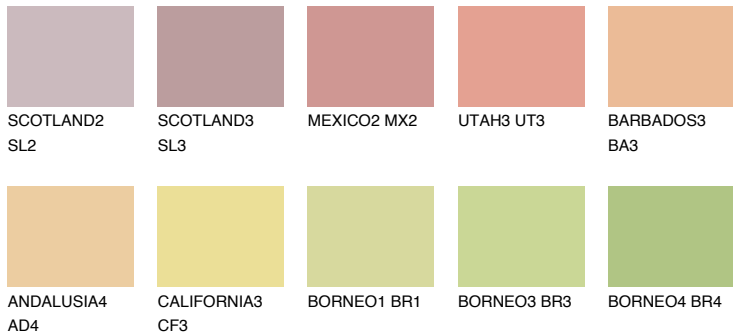

COLOUR DETAILS

ALGARVE4 AV4

56% **TSR** 59%

Matching colours

COLOURS

INTENSE

For more information on plasters and paints, go to www.ceresit.en

*The presented colours refer to plasters and paints offered by Ceresit. Due to the use of digital techniques, the presented colours might not represent the original ones, thus they cannot be considered as a reliable colour presentation. We recommend checking the authentic colour samples.