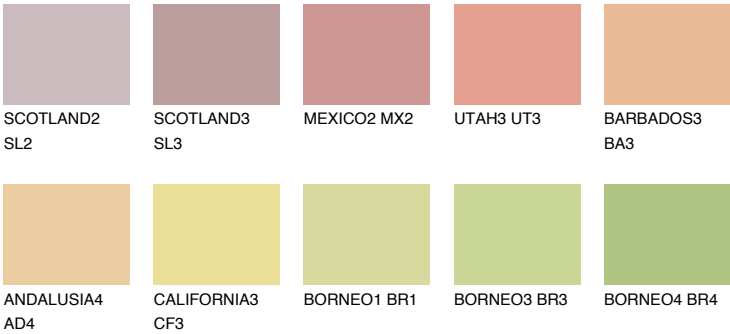

COLOUR DETAILS

ALGARVE4 AV4

56% TSR 59%

Matching colours

COLOURS

INTENSE

For more information on plasters and paints, go to www.ceresit.en

*The presented colours refer to plasters and paints offered by Ceresit. Due to the use of digital techniques, the presented colours might not represent the original ones, thus they cannot be considered as a reliable colour presentation. We recommend checking the authentic colour samples.