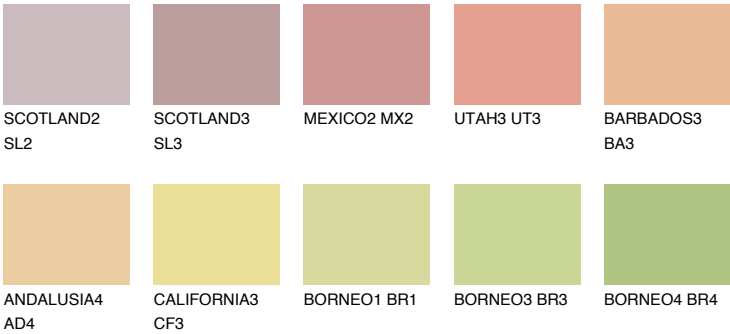

COLOUR DETAILS

ALGARVE4 AV4

56% **TSR** 59%

Matching colours

COLOURS

INTENSE

For more information on plasters and paints, go to www.ceresit.en

*The presented colours refer to plasters and paints offered by Ceresit. Due to the use of digital techniques, the presented colours might not represent the original ones, thus they cannot be considered as a reliable colour presentation. We recommend checking the authentic colour samples.