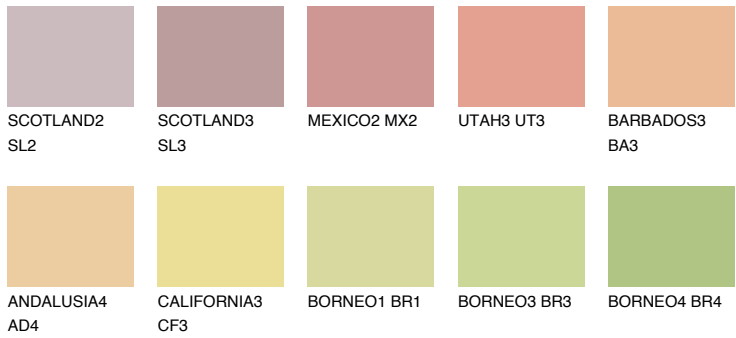

COLOUR DETAILS

ALGARVE4 AV4

56% **TSR** 59%

Matching colours

COLOURS

INTENSE

For more information on plasters and paints, go to www.ceresit.en

*The presented colours refer to plasters and paints offered by Ceresit. Due to the use of digital techniques, the presented colours might not represent the original ones, thus they cannot be considered as a reliable colour presentation. We recommend checking the authentic colour samples.