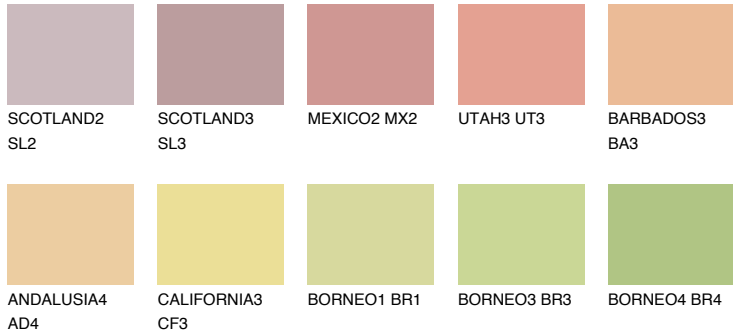

COLOUR DETAILS

ALGARVE4 AV4

56% **TSR** 59%

Matching colours

COLOURS

INTENSE

For more information on plasters and paints, go to www.ceresit.en

*The presented colours refer to plasters and paints offered by Ceresit. Due to the use of digital techniques, the presented colours might not represent the original ones, thus they cannot be considered as a reliable colour presentation. We recommend checking the authentic colour samples.