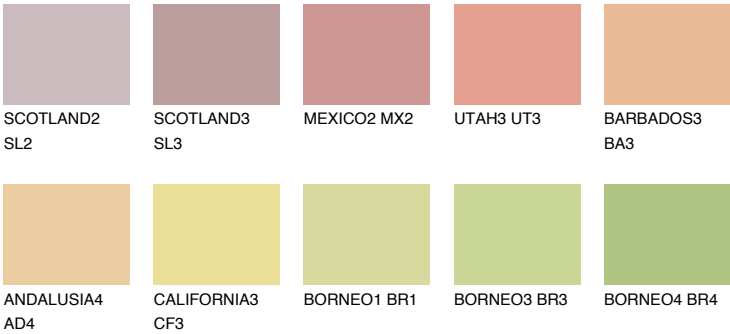

# COLOUR DETAILS

## ALGARVE4 AV4

56% **TSR** 59%

### Matching colours

#### COLOURS