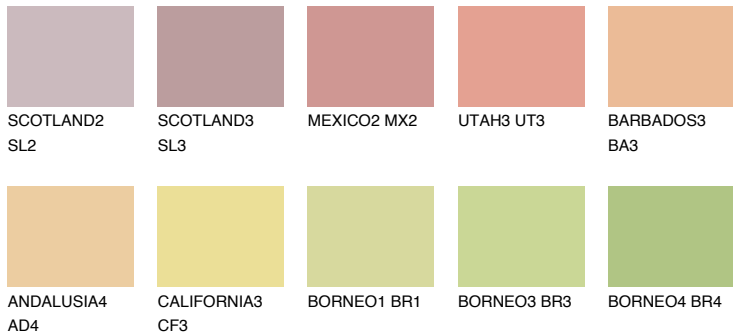

COLOUR DETAILS

ALGARVE4 AV4

56% TSR 59%

Matching colours

COLOURS

INTENSE

For more information on plasters and paints, go to www.ceresit.en

*The presented colours refer to plasters and paints offered by Ceresit. Due to the use of digital techniques, the presented colours might not represent the original ones, thus they cannot be considered as a reliable colour presentation. We recommend checking the authentic colour samples.