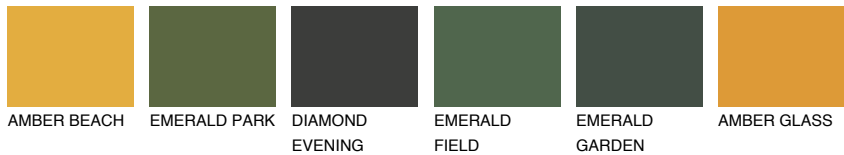

COLOUR DETAILS

ALGARVE4 AV4

56% **TSR** 59%

Matching colours

COLOURS

INTENSE

For more information on plasters and paints, go to www.ceresit.en

*The presented colours refer to plasters and paints offered by Ceresit. Due to the use of digital techniques, the presented colours might not represent the original ones, thus they cannot be considered as a reliable colour presentation. We recommend checking the authentic colour samples.