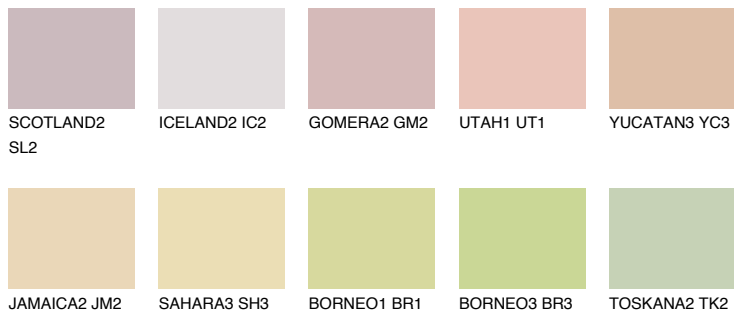

COLOUR DETAILS

ALGARVE3 AV3

64% TSR 60%

Matching colours

COLOURS

INTENSE

For more information on plasters and paints, go to www.ceresit.en

*The presented colours refer to plasters and paints offered by Ceresit. Due to the use of digital techniques, the presented colours might not represent the original ones, thus they cannot be considered as a reliable colour presentation. We recommend checking the authentic colour samples.