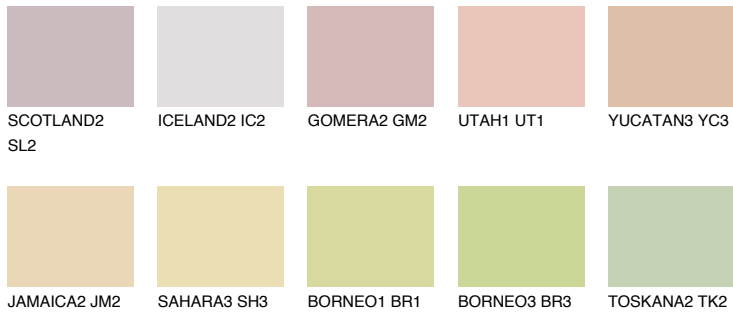

COLOUR DETAILS

ALGARVE3 AV3

64% TSR 60%

Matching colours

COLOURS

INTENSE

For more information on plasters and paints, go to www.ceresit.en

*The presented colours refer to plasters and paints offered by Ceresit. Due to the use of digital techniques, the presented colours might not represent the original ones, thus they cannot be considered as a reliable colour presentation. We recommend checking the authentic colour samples.