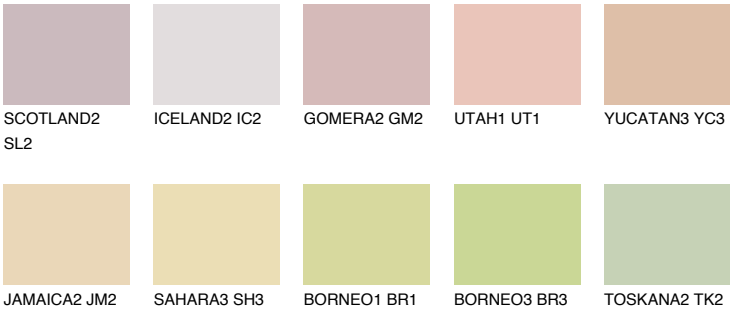

COLOUR DETAILS

ALGARVE3 AV3

64% TSR 60%

Matching colours

COLOURS

INTENSE

For more information on plasters and paints, go to www.ceresit.en

*The presented colours refer to plasters and paints offered by Ceresit. Due to the use of digital techniques, the presented colours might not represent the original ones, thus they cannot be considered as a reliable colour presentation. We recommend checking the authentic colour samples.