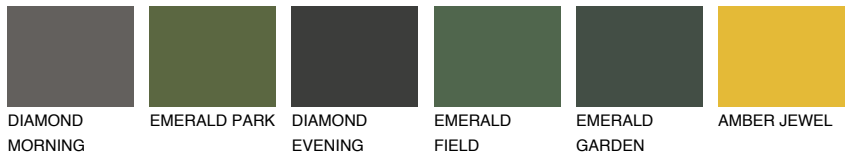

COLOUR DETAILS

ALGARVE2 AV2

70% TSR 69%

Matching colours

COLOURS

INTENSE

For more information on plasters and paints, go to www.ceresit.en

*The presented colours refer to plasters and paints offered by Ceresit. Due to the use of digital techniques, the presented colours might not represent the original ones, thus they cannot be considered as a reliable colour presentation. We recommend checking the authentic colour samples.