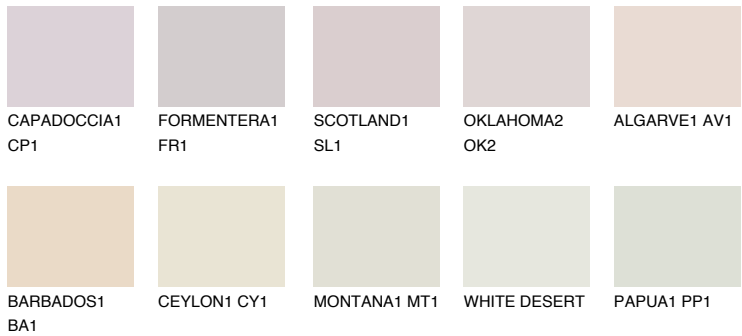

COLOUR DETAILS

ALGARVE2 AV2

70% TSR 69%

Matching colours

COLOURS

INTENSE

For more information on plasters and paints, go to www.ceresit.en

*The presented colours refer to plasters and paints offered by Ceresit. Due to the use of digital techniques, the presented colours might not represent the original ones, thus they cannot be considered as a reliable colour presentation. We recommend checking the authentic colour samples.