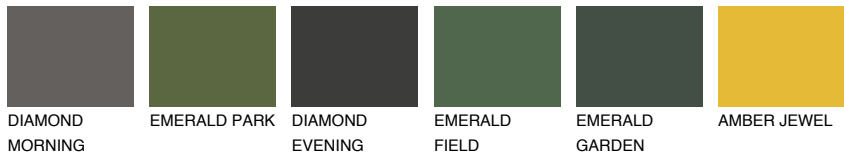

COLOUR DETAILS

ALGARVE2 AV2

70% TSR 69%

Matching colours

COLOURS

INTENSE

For more information on plasters and paints, go to www.ceresit.en

*The presented colours refer to plasters and paints offered by Ceresit. Due to the use of digital techniques, the presented colours might not represent the original ones, thus they cannot be considered as a reliable colour presentation. We recommend checking the authentic colour samples.