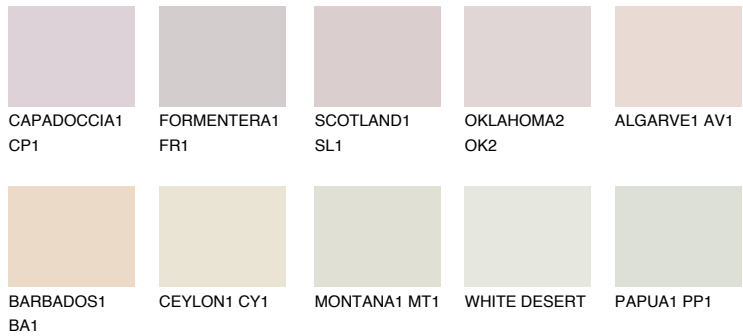

# COLOUR DETAILS

## ALGARVE2 AV2

70% **TSR** 69%

### Matching colours

#### COLOURS