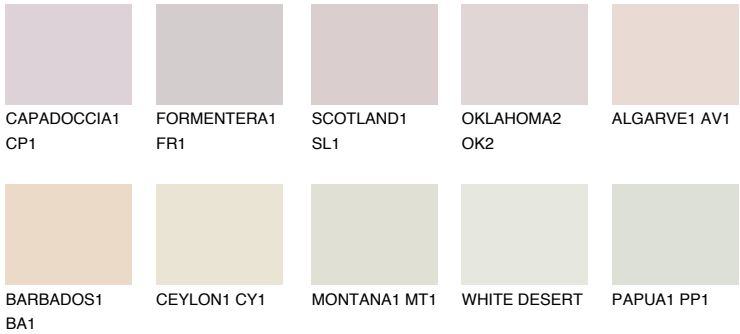

COLOUR DETAILS

ALGARVE2 AV2

70% TSR 69%

Matching colours

COLOURS

INTENSE

For more information on plasters and paints, go to www.ceresit.en

*The presented colours refer to plasters and paints offered by Ceresit. Due to the use of digital techniques, the presented colours might not represent the original ones, thus they cannot be considered as a reliable colour presentation. We recommend checking the authentic colour samples.