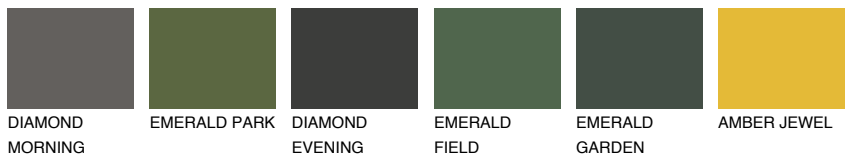

ALGARVE2 AV2

70% **TSR** 69%

Matching colours

COLOURS

INTENSE

For more information on plasters and paints, go to
www.ceresit.en

*The presented colours refer to plasters and paints offered by Ceresit. Due to the use of digital techniques, the presented colours might not represent the original ones, thus they cannot be considered as a reliable colour presentation. We recommend checking the authentic colour samples.