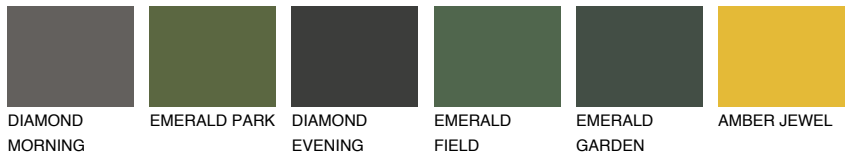

COLOUR DETAILS

ALGARVE2 AV2

70% **TSR** 69%

Matching colours

COLOURS

INTENSE

For more information on plasters and paints, go to www.ceresit.en

*The presented colours refer to plasters and paints offered by Ceresit. Due to the use of digital techniques, the presented colours might not represent the original ones, thus they cannot be considered as a reliable colour presentation. We recommend checking the authentic colour samples.