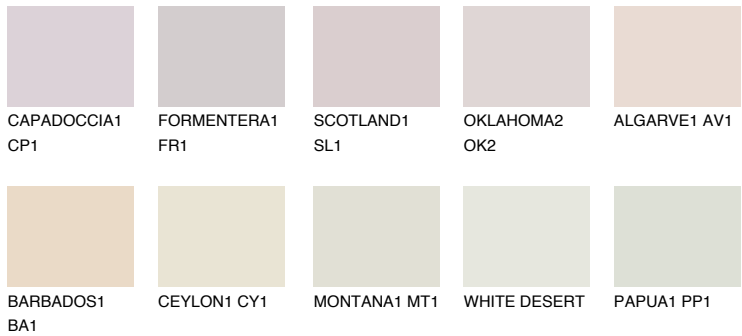

# COLOUR DETAILS

## ALGARVE2 AV2

70% **TSR** 69%

### Matching colours

#### COLOURS