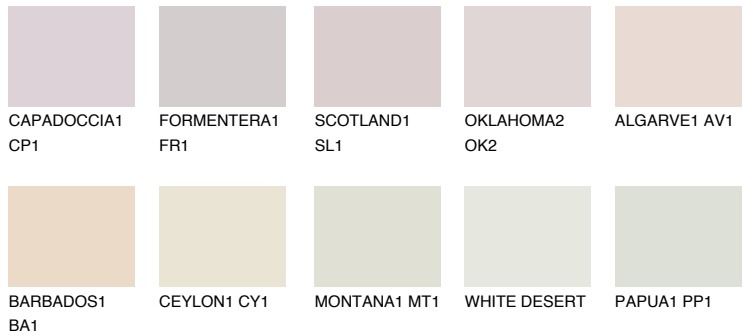

COLOUR DETAILS

ALGARVE2 AV2

70% TSR 69%

Matching colours

COLOURS

INTENSE

For more information on plasters and paints, go to www.ceresit.en

*The presented colours refer to plasters and paints offered by Ceresit. Due to the use of digital techniques, the presented colours might not represent the original ones, thus they cannot be considered as a reliable colour presentation. We recommend checking the authentic colour samples.