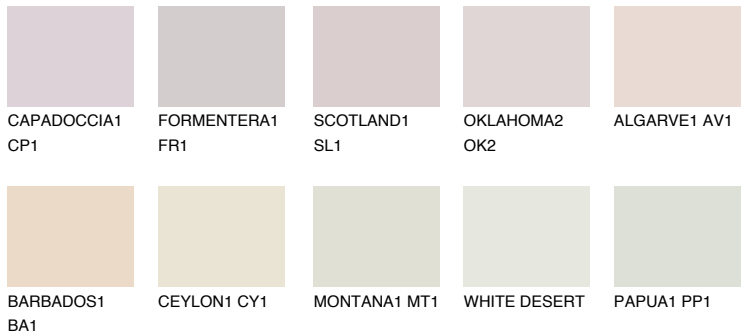

ALGARVE2 AV2

70% **TSR** 69%

Matching colours

COLOURS

INTENSE

For more information on plasters and paints, go to
www.ceresit.en

*The presented colours refer to plasters and paints offered by Ceresit. Due to the use of digital techniques, the presented colours might not represent the original ones, thus they cannot be considered as a reliable colour presentation. We recommend checking the authentic colour samples.