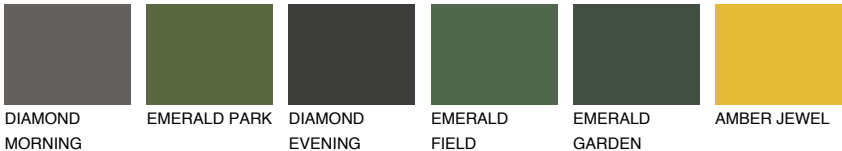

COLOUR DETAILS

ALGARVE2 AV2

70% TSR 69%

Matching colours

COLOURS

INTENSE

For more information on plasters and paints, go to www.ceresit.en

*The presented colours refer to plasters and paints offered by Ceresit. Due to the use of digital techniques, the presented colours might not represent the original ones, thus they cannot be considered as a reliable colour presentation. We recommend checking the authentic colour samples.