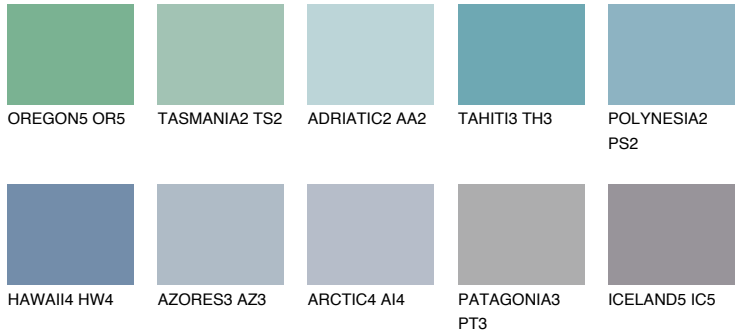

COLOUR DETAILS

PACIFIC5 PC5

44% **TSR** 54%

Matching colours

COLOURS

INTENSE

For more information on plasters and paints, go to www.ceresit.en

*The presented colours refer to plasters and paints offered by Ceresit. Due to the use of digital techniques, the presented colours might not represent the original ones, thus they cannot be considered as a reliable colour presentation. We recommend checking the authentic colour samples.