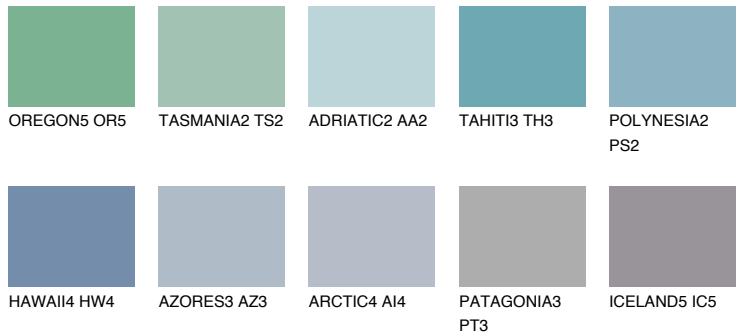

COLOUR DETAILS

PACIFIC5 PC5

44% **TSR** 54%

Matching colours

COLOURS

INTENSE

For more information on plasters and paints, go to www.ceresit.en

*The presented colours refer to plasters and paints offered by Ceresit. Due to the use of digital techniques, the presented colours might not represent the original ones, thus they cannot be considered as a reliable colour presentation. We recommend checking the authentic colour samples.