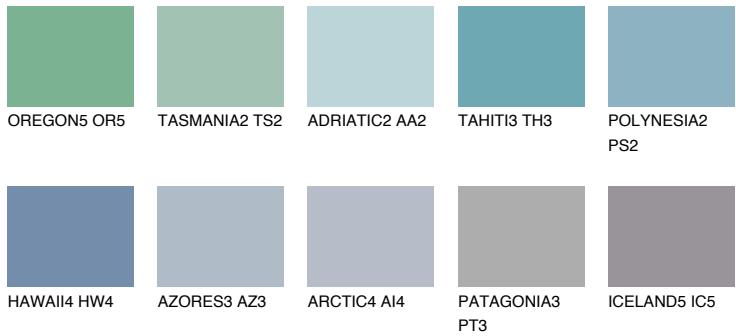

COLOUR DETAILS

PACIFIC5 PC5

44% **TSR** 54%

Matching colours

COLOURS

INTENSE

For more information on plasters and paints, go to www.ceresit.en

*The presented colours refer to plasters and paints offered by Ceresit. Due to the use of digital techniques, the presented colours might not represent the original ones, thus they cannot be considered as a reliable colour presentation. We recommend checking the authentic colour samples.