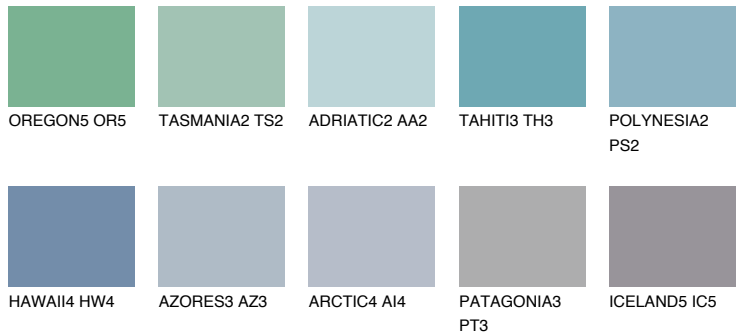

COLOUR DETAILS

PACIFIC5 PC5

44% TSR 54%

Matching colours

COLOURS

INTENSE

For more information on plasters and paints, go to www.ceresit.en

*The presented colours refer to plasters and paints offered by Ceresit. Due to the use of digital techniques, the presented colours might not represent the original ones, thus they cannot be considered as a reliable colour presentation. We recommend checking the authentic colour samples.