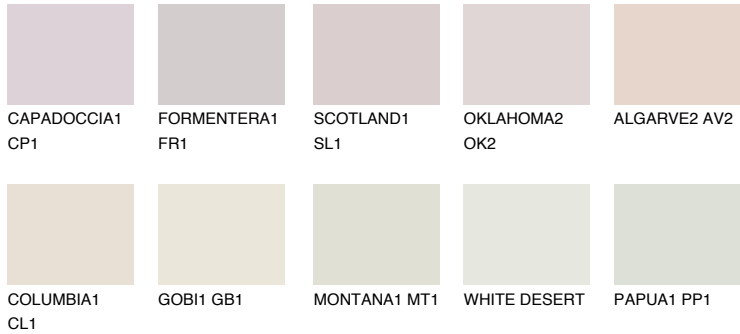

COLOUR DETAILS

ALGARVE1 AV1

73% TSR 66%

Matching colours

COLOURS

INTENSE

For more information on plasters and paints, go to www.ceresit.en

*The presented colours refer to plasters and paints offered by Ceresit. Due to the use of digital techniques, the presented colours might not represent the original ones, thus they cannot be considered as a reliable colour presentation. We recommend checking the authentic colour samples.