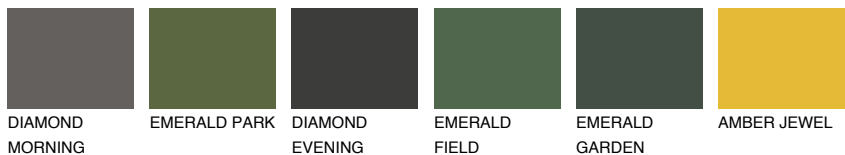

COLOUR DETAILS

ALGARVE1 AV1

73% TSR 66%

Matching colours

COLOURS

INTENSE

For more information on plasters and paints, go to www.ceresit.en

*The presented colours refer to plasters and paints offered by Ceresit. Due to the use of digital techniques, the presented colours might not represent the original ones, thus they cannot be considered as a reliable colour presentation. We recommend checking the authentic colour samples.