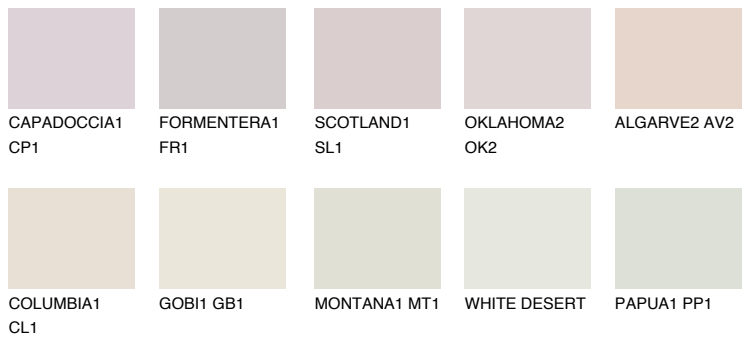

COLOUR DETAILS

ALGARVE1 AV1

73% TSR 66%

Matching colours

COLOURS

INTENSE

For more information on plasters and paints, go to www.ceresit.en

*The presented colours refer to plasters and paints offered by Ceresit. Due to the use of digital techniques, the presented colours might not represent the original ones, thus they cannot be considered as a reliable colour presentation. We recommend checking the authentic colour samples.