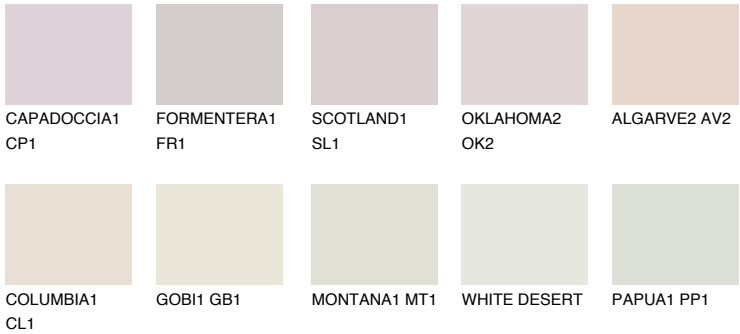

ALGARVE1 AV1

73% **TSR** 66%

Matching colours

COLOURS

INTENSE

For more information on plasters and paints, go to www.ceresit.en

*The presented colours refer to plasters and paints offered by Ceresit. Due to the use of digital techniques, the presented colours might not represent the original ones, thus they cannot be considered as a reliable colour presentation. We recommend checking the authentic colour samples.