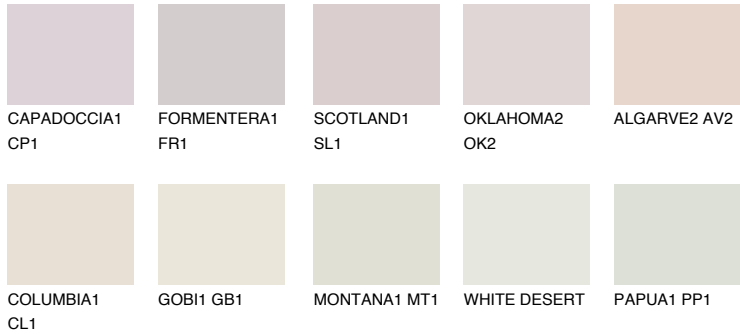

# COLOUR DETAILS

### Matching colours

#### COLOURS

#### INTENSE

For more information on plasters and paints, go to [www.ceresit.en](http://www.ceresit.en)

\*The presented colours refer to plasters and paints offered by Ceresit. Due to the use of digital techniques, the presented colours might not represent the original ones, thus they cannot be considered as a reliable colour presentation. We recommend checking the authentic colour samples.