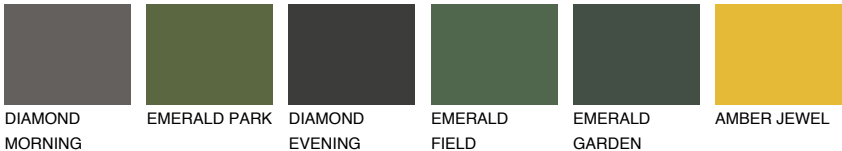

ALGARVE1 AV1

73% **TSR** 66%

Matching colours

COLOURS

INTENSE

For more information on plasters and paints, go to www.ceresit.en

*The presented colours refer to plasters and paints offered by Ceresit. Due to the use of digital techniques, the presented colours might not represent the original ones, thus they cannot be considered as a reliable colour presentation. We recommend checking the authentic colour samples.