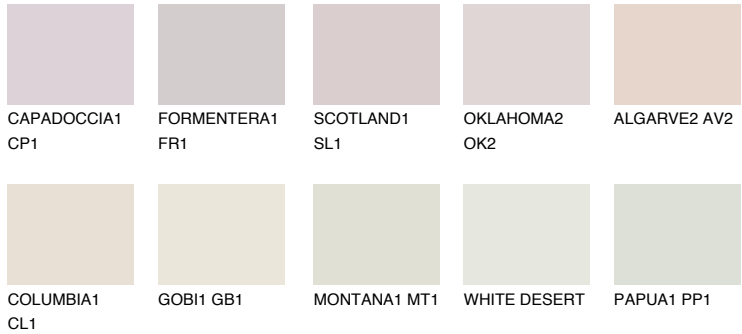

# COLOUR DETAILS

### Matching colours

#### COLOURS

#### INTENSE

For more information on plasters and paints, go to [www.ceresit.en](http://www.ceresit.en)

\*The presented colours refer to plasters and paints offered by Ceresit. Due to the use of digital techniques, the presented colours might not represent the original ones, thus they cannot be considered as a reliable colour presentation. We recommend checking the authentic colour samples.