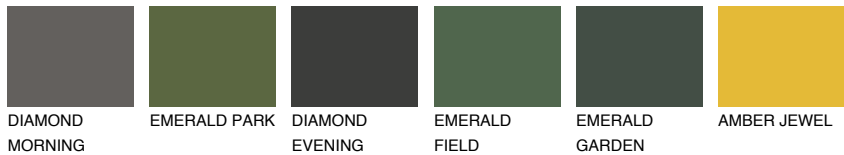

COLOUR DETAILS

ALGARVE1 AV1

73% TSR 66%

Matching colours

COLOURS

INTENSE

For more information on plasters and paints, go to www.ceresit.en

*The presented colours refer to plasters and paints offered by Ceresit. Due to the use of digital techniques, the presented colours might not represent the original ones, thus they cannot be considered as a reliable colour presentation. We recommend checking the authentic colour samples.