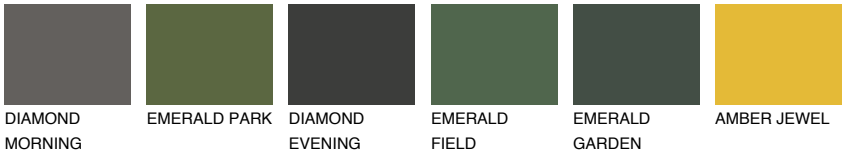

COLOUR DETAILS

ALGARVE1 AV1

73% TSR 66%

Matching colours

COLOURS

INTENSE

For more information on plasters and paints, go to www.ceresit.en

*The presented colours refer to plasters and paints offered by Ceresit. Due to the use of digital techniques, the presented colours might not represent the original ones, thus they cannot be considered as a reliable colour presentation. We recommend checking the authentic colour samples.