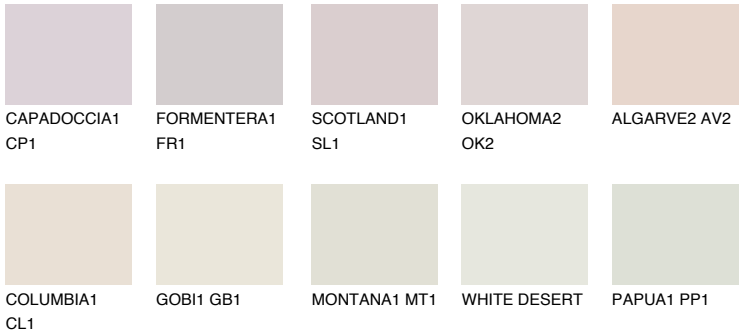

# COLOUR DETAILS

### Matching colours

#### COLOURS

#### INTENSE

For more information on plasters and paints, go to [www.ceresit.en](http://www.ceresit.en)

\*The presented colours refer to plasters and paints offered by Ceresit. Due to the use of digital techniques, the presented colours might not represent the original ones, thus they cannot be considered as a reliable colour presentation. We recommend checking the authentic colour samples.