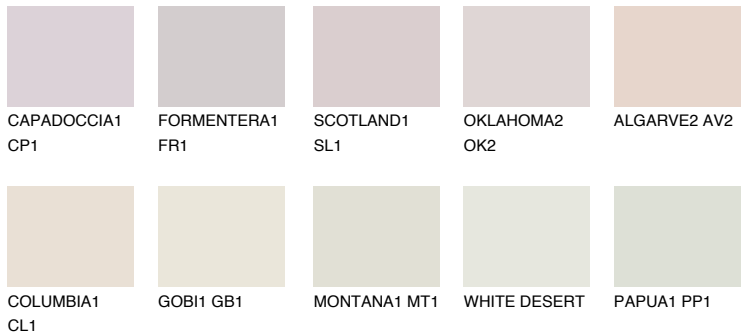

# COLOUR DETAILS

### Matching colours

#### COLOURS

#### INTENSE

For more information on plasters and paints, go to [www.ceresit.en](http://www.ceresit.en)

\*The presented colours refer to plasters and paints offered by Ceresit. Due to the use of digital techniques, the presented colours might not represent the original ones, thus they cannot be considered as a reliable colour presentation. We recommend checking the authentic colour samples.