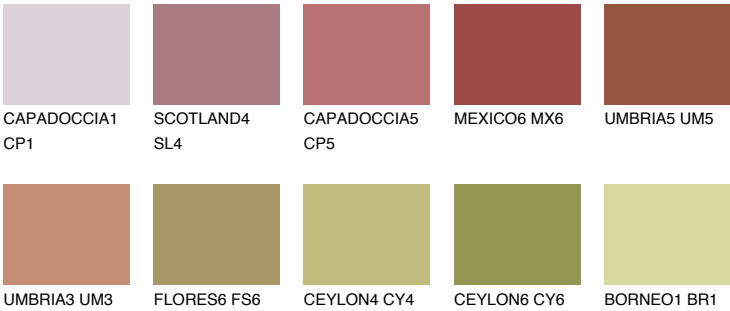

UMBRIA6 UM6

☀ 11% **TSR** 16%

Matching colours

COLOURS

INTENSE

For more information on plasters and paints, go to
www.ceresit.en

*The presented colours refer to plasters and paints offered by Ceresit. Due to the use of digital techniques, the presented colours might not represent the original ones, thus they cannot be considered as a reliable colour presentation. We recommend checking the authentic colour samples.