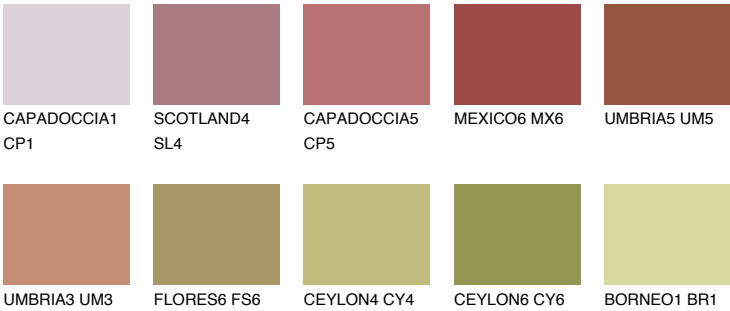

UMBRIA6 UM6

☀ 11% **TSR 16%**

Matching colours

COLOURS

INTENSE

For more information on plasters and paints, go to
www.ceresit.en

*The presented colours refer to plasters and paints offered by Ceresit. Due to the use of digital techniques, the presented colours might not represent the original ones, thus they cannot be considered as a reliable colour presentation. We recommend checking the authentic colour samples.