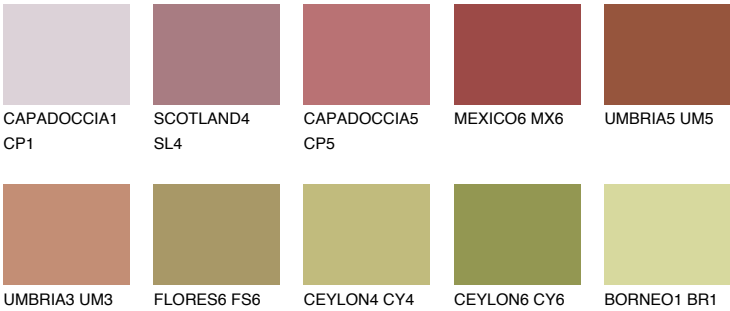

### Matching colours

#### COLOURS

#### INTENSE

For more information on plasters and paints, go to [www.ceresit.en](http://www.ceresit.en)

\*The presented colours refer to plasters and paints offered by Ceresit. Due to the use of digital techniques, the presented colours might not represent the original ones, thus they cannot be considered as a reliable colour presentation. We recommend checking the authentic colour samples.