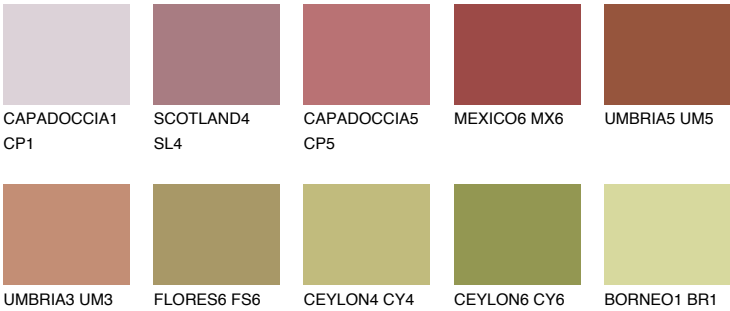

UMBRIA6 UM6

☀ 11% **TSR** 16%

Matching colours

COLOURS

INTENSE

For more information on plasters and paints, go to www.ceresit.en

*The presented colours refer to plasters and paints offered by Ceresit. Due to the use of digital techniques, the presented colours might not represent the original ones, thus they cannot be considered as a reliable colour presentation. We recommend checking the authentic colour samples.