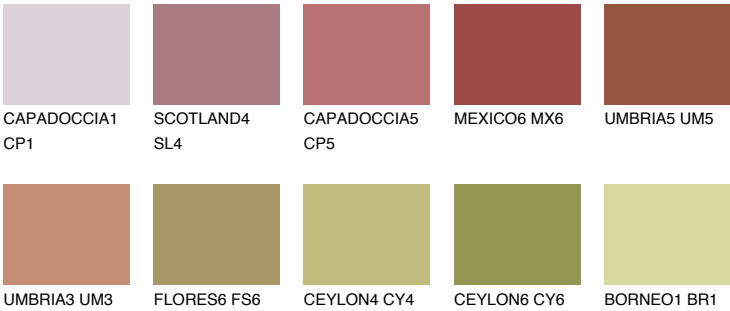

### Matching colours

#### COLOURS

#### INTENSE

For more information on plasters and paints, go to  
[www.ceresit.en](http://www.ceresit.en)

\*The presented colours refer to plasters and paints offered by Ceresit. Due to the use of digital techniques, the presented colours might not represent the original ones, thus they cannot be considered as a reliable colour presentation. We recommend checking the authentic colour samples.