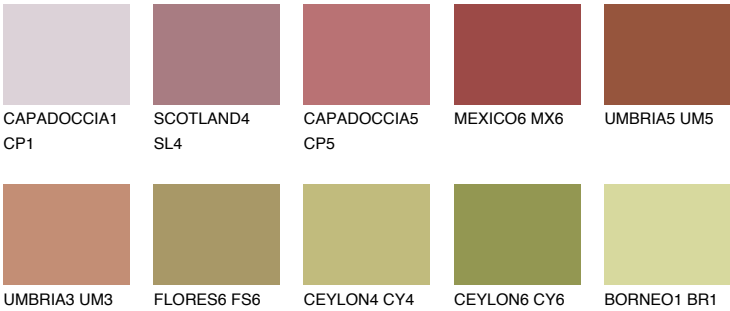

UMBRIA6 UM6

☀ 11% **TSR 16%**

Matching colours

COLOURS

INTENSE

For more information on plasters and paints, go to www.ceresit.en

*The presented colours refer to plasters and paints offered by Ceresit. Due to the use of digital techniques, the presented colours might not represent the original ones, thus they cannot be considered as a reliable colour presentation. We recommend checking the authentic colour samples.