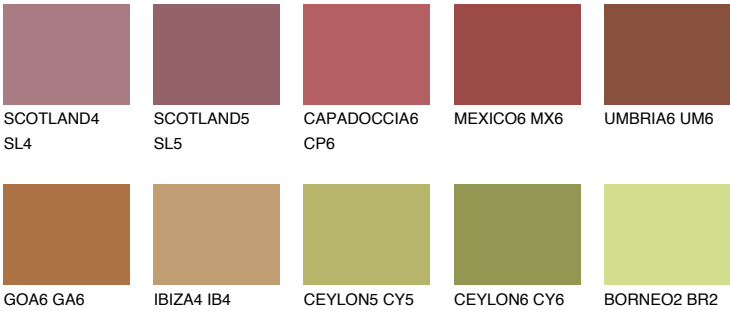

UMBRIA5 UM5

☀ 13% **TSR** 25%

Matching colours

COLOURS

INTENSE

For more information on plasters and paints, go to www.ceresit.en

*The presented colours refer to plasters and paints offered by Ceresit. Due to the use of digital techniques, the presented colours might not represent the original ones, thus they cannot be considered as a reliable colour presentation. We recommend checking the authentic colour samples.