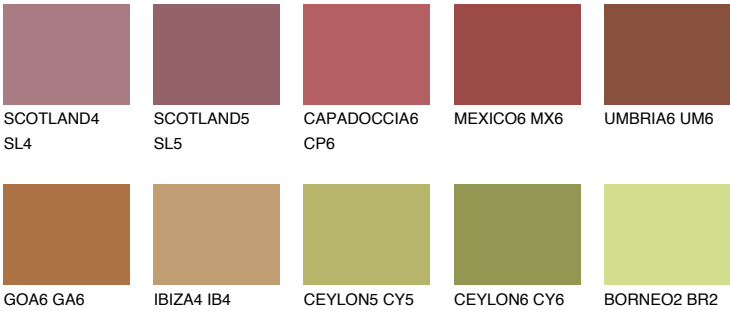

UMBRIA5 UM5

☀️ 13% **TSR 25%**

Matching colours

COLOURS

INTENSE

For more information on plasters and paints, go to www.ceresit.en

*The presented colours refer to plasters and paints offered by Ceresit. Due to the use of digital techniques, the presented colours might not represent the original ones, thus they cannot be considered as a reliable colour presentation. We recommend checking the authentic colour samples.