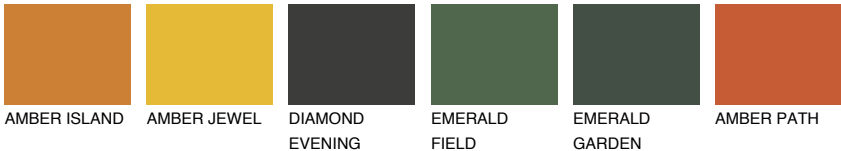

UMBRIA5 UM5

☀ 13% **TSR** 25%

Matching colours

COLOURS

INTENSE

For more information on plasters and paints, go to
www.ceresit.en

*The presented colours refer to plasters and paints offered by Ceresit. Due to the use of digital techniques, the presented colours might not represent the original ones, thus they cannot be considered as a reliable colour presentation. We recommend checking the authentic colour samples.