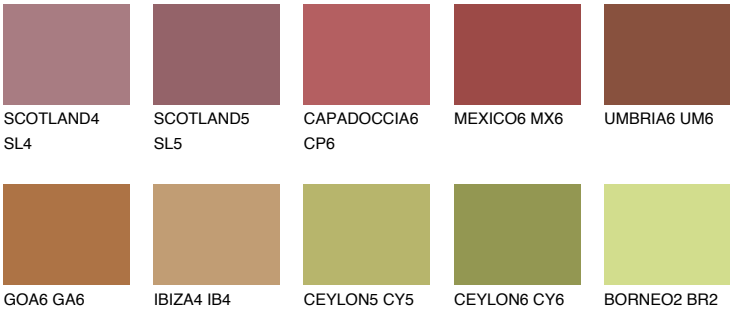

UMBRIA5 UM5

☀ 13% **TSR** 25%

Matching colours

COLOURS

INTENSE

For more information on plasters and paints, go to
www.ceresit.en

*The presented colours refer to plasters and paints offered by Ceresit. Due to the use of digital techniques, the presented colours might not represent the original ones, thus they cannot be considered as a reliable colour presentation. We recommend checking the authentic colour samples.