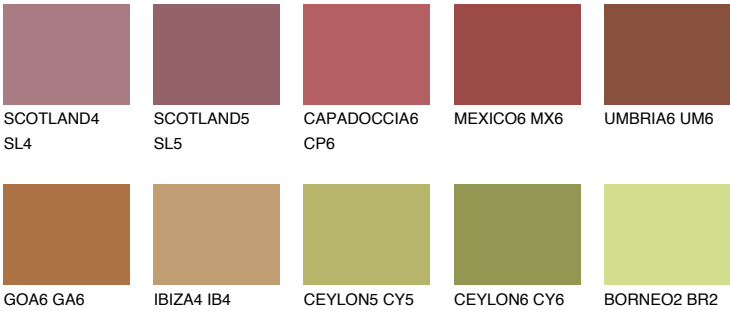

UMBRIA5 UM5

☀ 13% **TSR 25%**

Matching colours

COLOURS

INTENSE

For more information on plasters and paints, go to www.ceresit.en

*The presented colours refer to plasters and paints offered by Ceresit. Due to the use of digital techniques, the presented colours might not represent the original ones, thus they cannot be considered as a reliable colour presentation. We recommend checking the authentic colour samples.