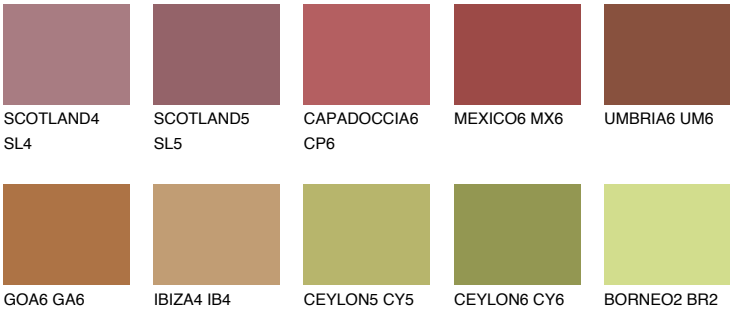

### Matching colours

#### COLOURS

#### INTENSE

For more information on plasters and paints, go to  
[www.ceresit.en](http://www.ceresit.en)

\*The presented colours refer to plasters and paints offered by Ceresit. Due to the use of digital techniques, the presented colours might not represent the original ones, thus they cannot be considered as a reliable colour presentation. We recommend checking the authentic colour samples.