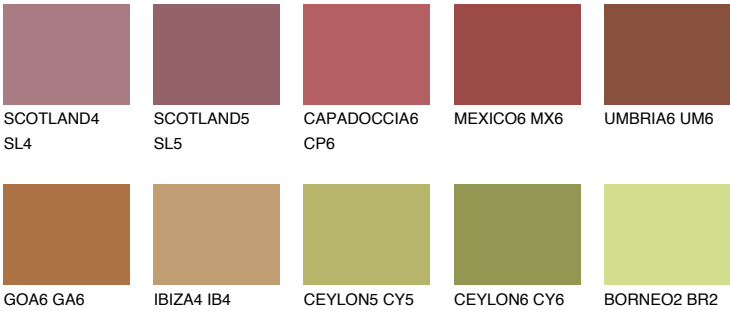

UMBRIA5 UM5

13% **TSR** 25%

Matching colours

COLOURS

INTENSE

For more information on plasters and paints, go to www.ceresit.en

*The presented colours refer to plasters and paints offered by Ceresit. Due to the use of digital techniques, the presented colours might not represent the original ones, thus they cannot be considered as a reliable colour presentation. We recommend checking the authentic colour samples.