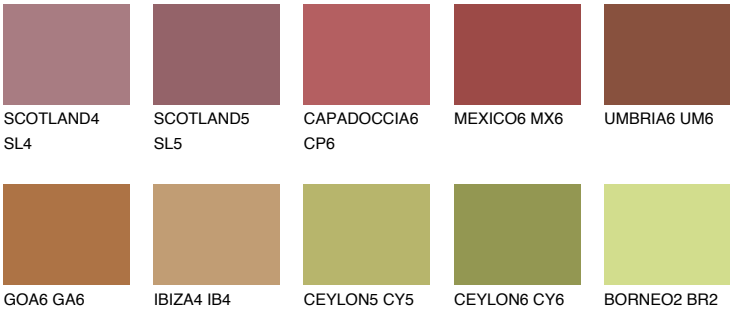

UMBRIA5 UM5

☀ 13%   **TSR 25%**

Matching colours

COLOURS

INTENSE

For more information on plasters and paints, go to
www.ceresit.en

*The presented colours refer to plasters and paints offered by Ceresit. Due to the use of digital techniques, the presented colours might not represent the original ones, thus they cannot be considered as a reliable colour presentation. We recommend checking the authentic colour samples.