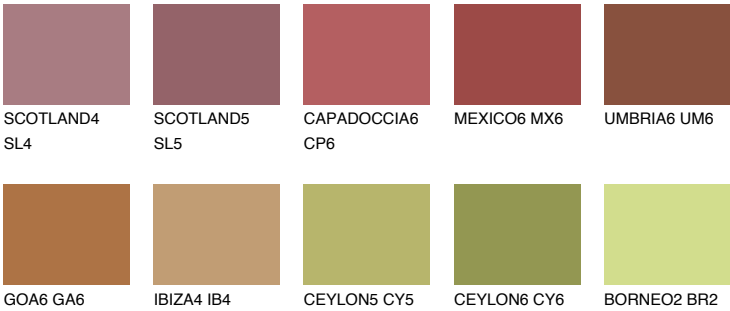

### Matching colours

#### COLOURS

#### INTENSE

For more information on plasters and paints, go to [www.ceresit.en](http://www.ceresit.en)

\*The presented colours refer to plasters and paints offered by Ceresit. Due to the use of digital techniques, the presented colours might not represent the original ones, thus they cannot be considered as a reliable colour presentation. We recommend checking the authentic colour samples.