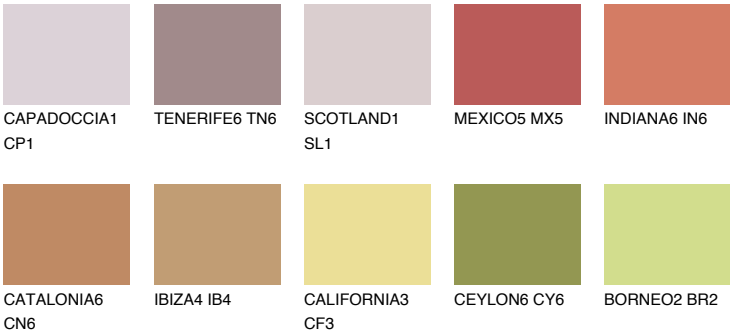

UMBRIA4 UM4

☀ 22% **TSR 42%**

Matching colours

COLOURS

INTENSE

For more information on plasters and paints, go to www.ceresit.en

*The presented colours refer to plasters and paints offered by Ceresit. Due to the use of digital techniques, the presented colours might not represent the original ones, thus they cannot be considered as a reliable colour presentation. We recommend checking the authentic colour samples.