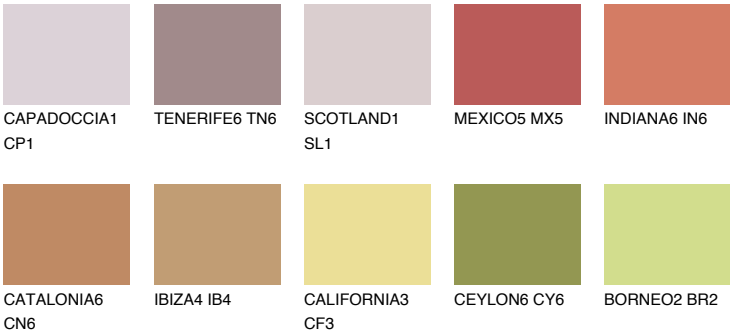

UMBRIA4 UM4

22% **TSR** 42%

Matching colours

COLOURS

INTENSE

For more information on plasters and paints, go to www.ceresit.en

*The presented colours refer to plasters and paints offered by Ceresit. Due to the use of digital techniques, the presented colours might not represent the original ones, thus they cannot be considered as a reliable colour presentation. We recommend checking the authentic colour samples.