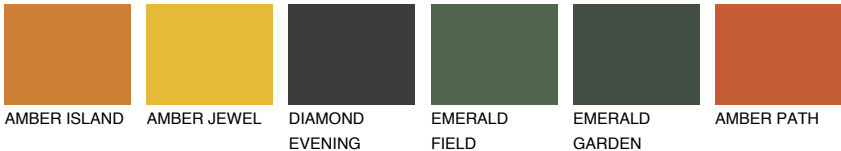

UMBRIA4 UM4

22% **TSR** 42%

Matching colours

COLOURS

INTENSE

For more information on plasters and paints, go to www.ceresit.en

*The presented colours refer to plasters and paints offered by Ceresit. Due to the use of digital techniques, the presented colours might not represent the original ones, thus they cannot be considered as a reliable colour presentation. We recommend checking the authentic colour samples.