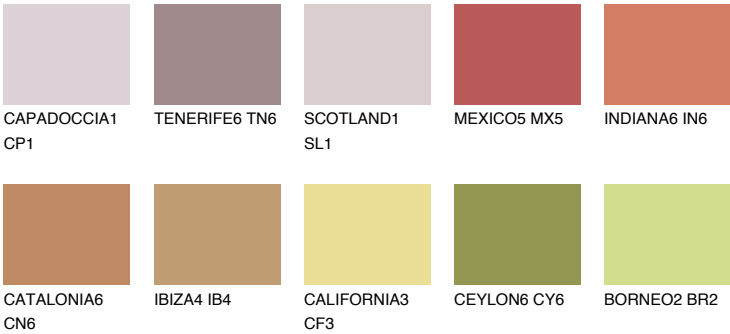

## UMBRIA4 UM4

☀ 22%    **TSR 42%**

### Matching colours

#### COLOURS

#### INTENSE

For more information on plasters and paints, go to [www.ceresit.en](http://www.ceresit.en)

\*The presented colours refer to plasters and paints offered by Ceresit. Due to the use of digital techniques, the presented colours might not represent the original ones, thus they cannot be considered as a reliable colour presentation. We recommend checking the authentic colour samples.