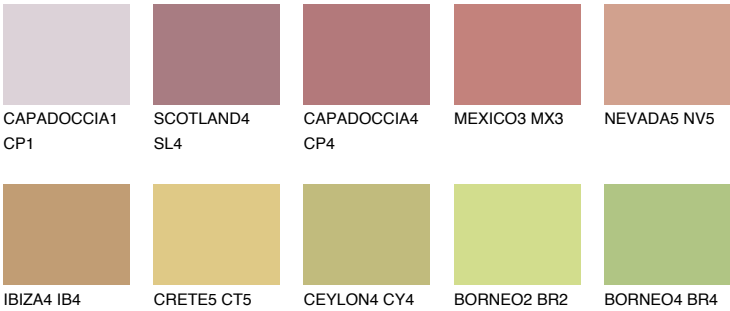

UMBRIA3 UM3

32% TSR 42%

Matching colours

COLOURS

INTENSE

For more information on plasters and paints, go to www.ceresit.en

*The presented colours refer to plasters and paints offered by Ceresit. Due to the use of digital techniques, the presented colours might not represent the original ones, thus they cannot be considered as a reliable colour presentation. We recommend checking the authentic colour samples.