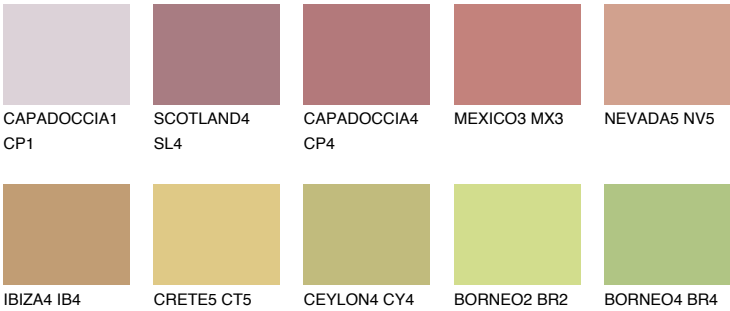

UMBRIA3 UM3

32% **TSR** 42%

Matching colours

COLOURS

INTENSE

For more information on plasters and paints, go to www.ceresit.en

*The presented colours refer to plasters and paints offered by Ceresit. Due to the use of digital techniques, the presented colours might not represent the original ones, thus they cannot be considered as a reliable colour presentation. We recommend checking the authentic colour samples.