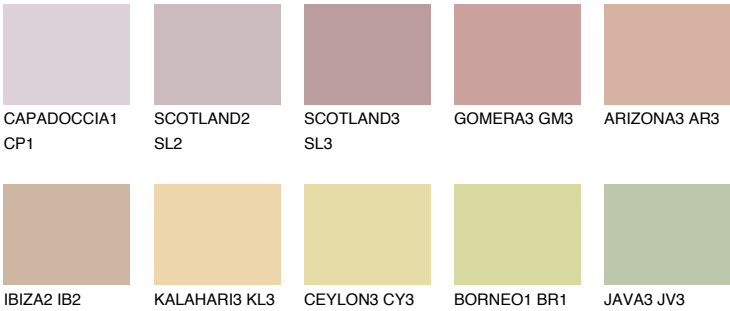

## UMBRIA2 UM2

48% **TSR** 58%

### Matching colours

#### COLOURS

#### INTENSE

For more information on plasters and paints, go to [www.ceresit.en](http://www.ceresit.en)

\*The presented colours refer to plasters and paints offered by Ceresit. Due to the use of digital techniques, the presented colours might not represent the original ones, thus they cannot be considered as a reliable colour presentation. We recommend checking the authentic colour samples.