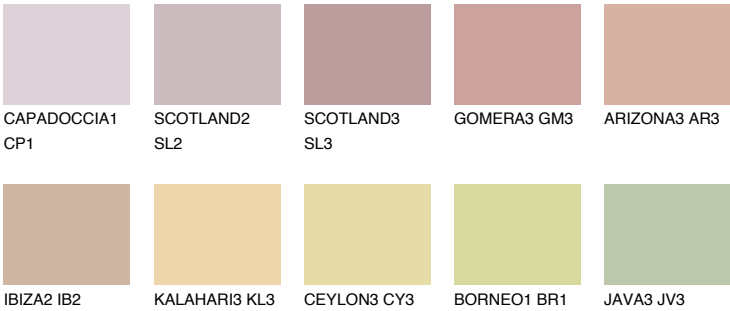

UMBRIA2 UM2

48% TSR 58%

Matching colours

COLOURS

INTENSE

For more information on plasters and paints, go to www.ceresit.en

*The presented colours refer to plasters and paints offered by Ceresit. Due to the use of digital techniques, the presented colours might not represent the original ones, thus they cannot be considered as a reliable colour presentation. We recommend checking the authentic colour samples.