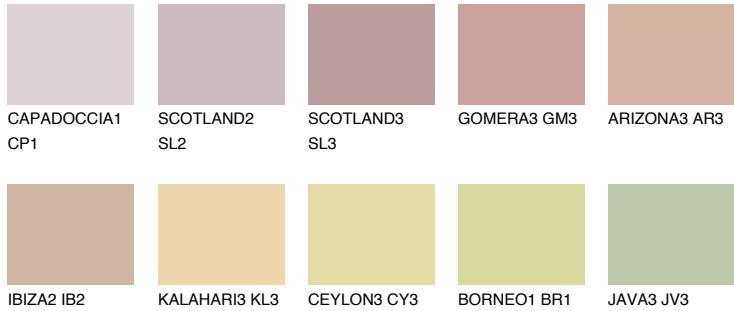

COLOUR DETAILS

UMBRIA2 UM2

48% TSR 58%

Matching colours

COLOURS

INTENSE

For more information on plasters and paints, go to www.ceresit.en

*The presented colours refer to plasters and paints offered by Ceresit. Due to the use of digital techniques, the presented colours might not represent the original ones, thus they cannot be considered as a reliable colour presentation. We recommend checking the authentic colour samples.