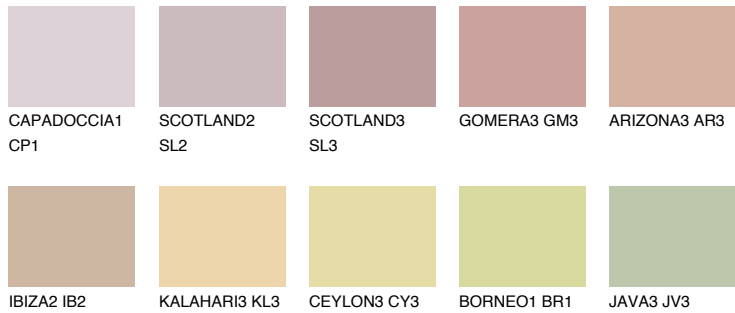

COLOUR DETAILS

UMBRIA2 UM2

48% TSR 58%

Matching colours

COLOURS

INTENSE

For more information on plasters and paints, go to www.ceresit.en

*The presented colours refer to plasters and paints offered by Ceresit. Due to the use of digital techniques, the presented colours might not represent the original ones, thus they cannot be considered as a reliable colour presentation. We recommend checking the authentic colour samples.