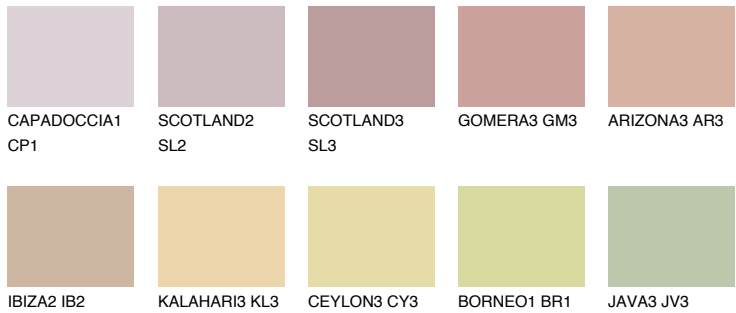

COLOUR DETAILS

UMBRIA2 UM2

48% TSR 58%

Matching colours

COLOURS

INTENSE

For more information on plasters and paints, go to www.ceresit.en

*The presented colours refer to plasters and paints offered by Ceresit. Due to the use of digital techniques, the presented colours might not represent the original ones, thus they cannot be considered as a reliable colour presentation. We recommend checking the authentic colour samples.