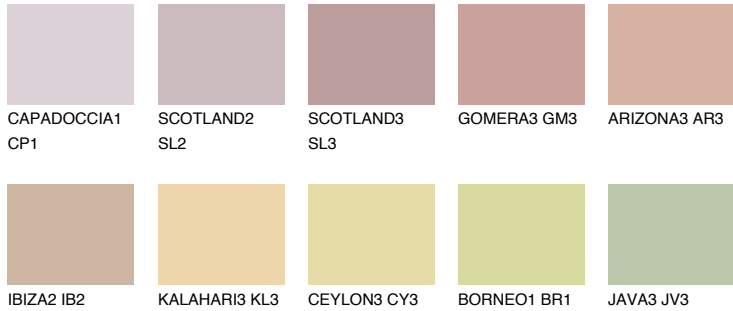

COLOUR DETAILS

UMBRIA2 UM2

48% TSR 58%

Matching colours

COLOURS

INTENSE

For more information on plasters and paints, go to www.ceresit.en

*The presented colours refer to plasters and paints offered by Ceresit. Due to the use of digital techniques, the presented colours might not represent the original ones, thus they cannot be considered as a reliable colour presentation. We recommend checking the authentic colour samples.