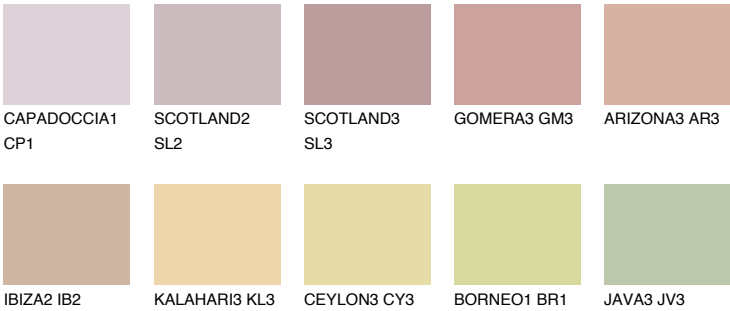

UMBRIA2 UM2

48% **TSR** 58%

Matching colours

COLOURS

INTENSE

For more information on plasters and paints, go to www.ceresit.en

*The presented colours refer to plasters and paints offered by Ceresit. Due to the use of digital techniques, the presented colours might not represent the original ones, thus they cannot be considered as a reliable colour presentation. We recommend checking the authentic colour samples.