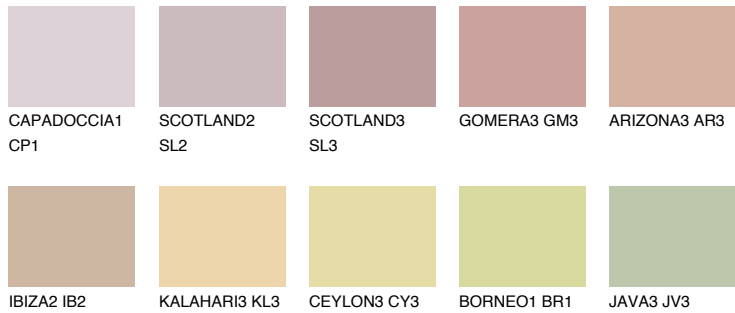

# COLOUR DETAILS

### Matching colours

#### COLOURS

#### INTENSE

For more information on plasters and paints, go to [www.ceresit.en](http://www.ceresit.en)

\*The presented colours refer to plasters and paints offered by Ceresit. Due to the use of digital techniques, the presented colours might not represent the original ones, thus they cannot be considered as a reliable colour presentation. We recommend checking the authentic colour samples.