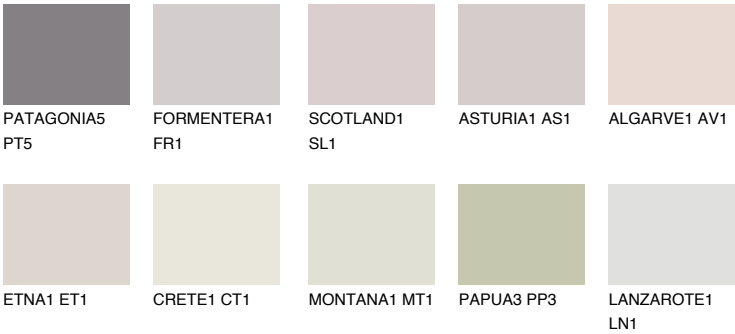

UMBRIA1 UM1

69% **TSR** 71%

Matching colours

COLOURS

INTENSE

For more information on plasters and paints, go to www.ceresit.en

*The presented colours refer to plasters and paints offered by Ceresit. Due to the use of digital techniques, the presented colours might not represent the original ones, thus they cannot be considered as a reliable colour presentation. We recommend checking the authentic colour samples.