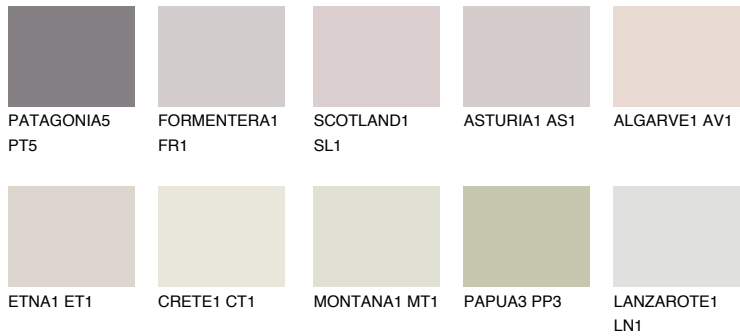

COLOUR DETAILS

UMBRIA1 UM1

69% TSR 71%

Matching colours

COLOURS

INTENSE

For more information on plasters and paints, go to www.ceresit.en

*The presented colours refer to plasters and paints offered by Ceresit. Due to the use of digital techniques, the presented colours might not represent the original ones, thus they cannot be considered as a reliable colour presentation. We recommend checking the authentic colour samples.