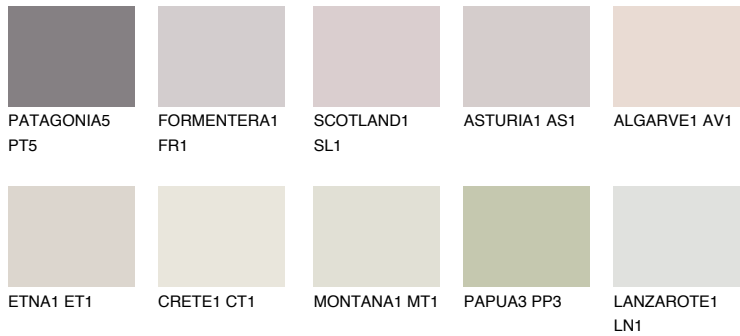

# COLOUR DETAILS

### Matching colours

#### COLOURS

#### INTENSE

For more information on plasters and paints, go to [www.ceresit.en](http://www.ceresit.en)

\*The presented colours refer to plasters and paints offered by Ceresit. Due to the use of digital techniques, the presented colours might not represent the original ones, thus they cannot be considered as a reliable colour presentation. We recommend checking the authentic colour samples.