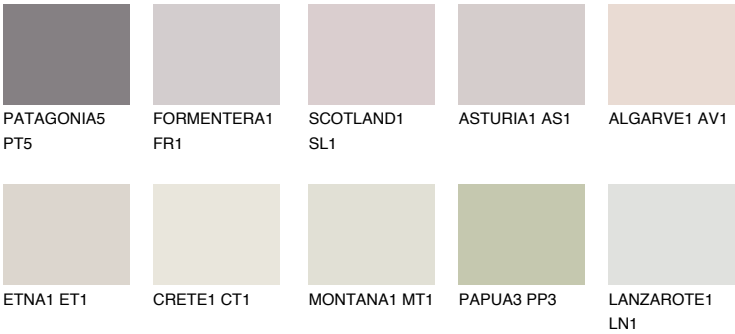

COLOUR DETAILS

UMBRIA1 UM1

69% TSR 71%

Matching colours

COLOURS

INTENSE

For more information on plasters and paints, go to www.ceresit.en

*The presented colours refer to plasters and paints offered by Ceresit. Due to the use of digital techniques, the presented colours might not represent the original ones, thus they cannot be considered as a reliable colour presentation. We recommend checking the authentic colour samples.