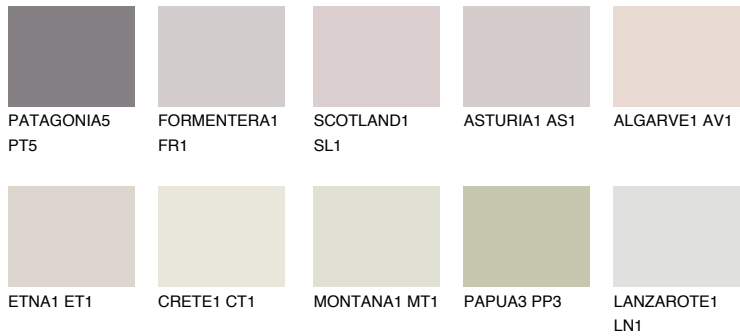

COLOUR DETAILS

UMBRIA1 UM1

69% **TSR** 71%

Matching colours

COLOURS

INTENSE

For more information on plasters and paints, go to www.ceresit.en

*The presented colours refer to plasters and paints offered by Ceresit. Due to the use of digital techniques, the presented colours might not represent the original ones, thus they cannot be considered as a reliable colour presentation. We recommend checking the authentic colour samples.