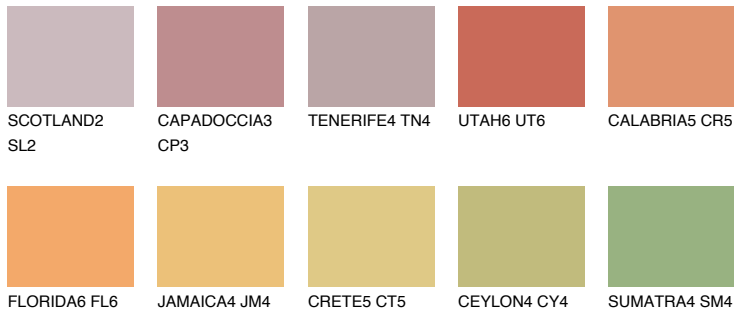

COLOUR DETAILS

CALABRIA6 CR6

33% TSR 50%

Matching colours

COLOURS

INTENSE

For more information on plasters and paints, go to www.ceresit.en

*The presented colours refer to plasters and paints offered by Ceresit. Due to the use of digital techniques, the presented colours might not represent the original ones, thus they cannot be considered as a reliable colour presentation. We recommend checking the authentic colour samples.