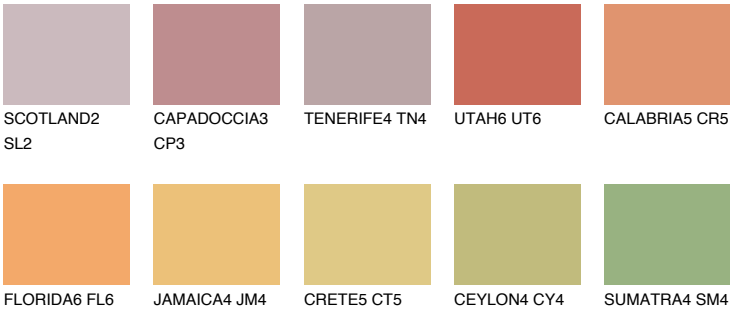

# COLOUR DETAILS

## CALABRIA6 CR6

33% TSR 50%

### Matching colours

#### COLOURS