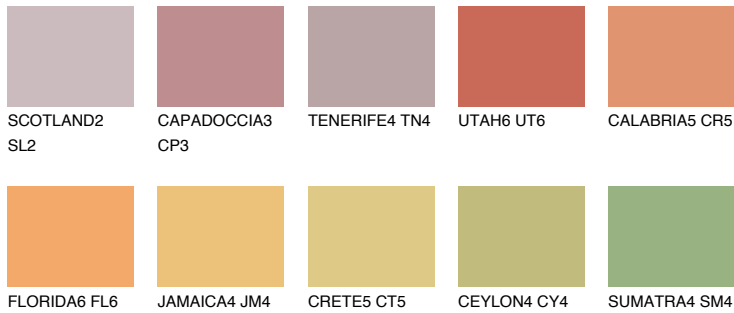

# COLOUR DETAILS

## CALABRIA6 CR6

33% TSR 50%

### Matching colours

#### COLOURS