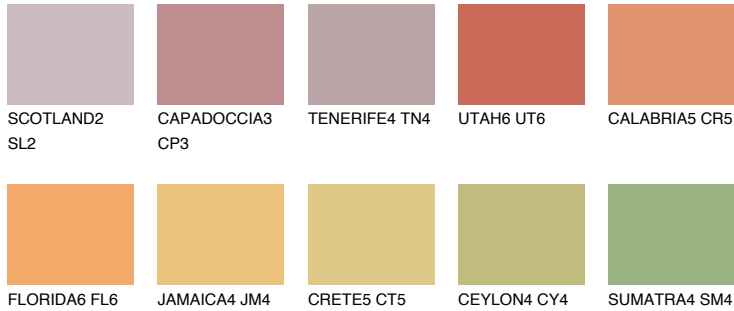

COLOUR DETAILS

CALABRIA6 CR6

33% TSR 50%

Matching colours

COLOURS

INTENSE

For more information on plasters and paints, go to www.ceresit.en

*The presented colours refer to plasters and paints offered by Ceresit. Due to the use of digital techniques, the presented colours might not represent the original ones, thus they cannot be considered as a reliable colour presentation. We recommend checking the authentic colour samples.