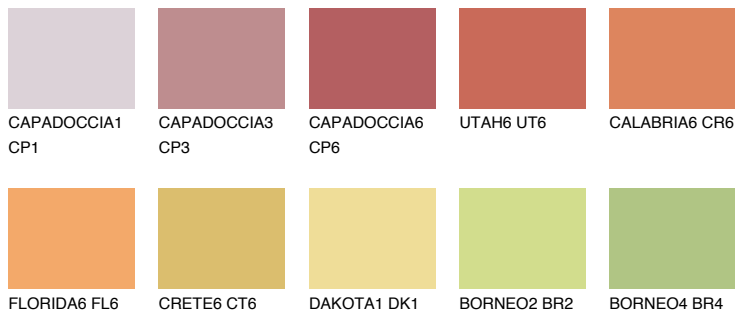

COLOUR DETAILS

CALABRIA5 CR5

38% TSR 51%

Matching colours

COLOURS

INTENSE

For more information on plasters and paints, go to www.ceresit.en

*The presented colours refer to plasters and paints offered by Ceresit. Due to the use of digital techniques, the presented colours might not represent the original ones, thus they cannot be considered as a reliable colour presentation. We recommend checking the authentic colour samples.