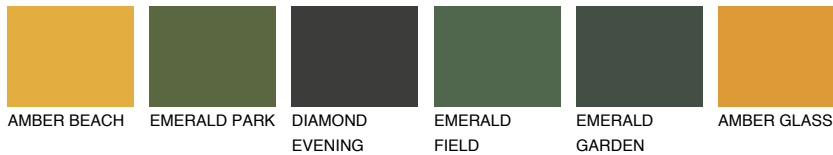

COLOUR DETAILS

CALABRIA5 CR5

38% TSR 51%

Matching colours

COLOURS

INTENSE

For more information on plasters and paints, go to www.ceresit.en

*The presented colours refer to plasters and paints offered by Ceresit. Due to the use of digital techniques, the presented colours might not represent the original ones, thus they cannot be considered as a reliable colour presentation. We recommend checking the authentic colour samples.