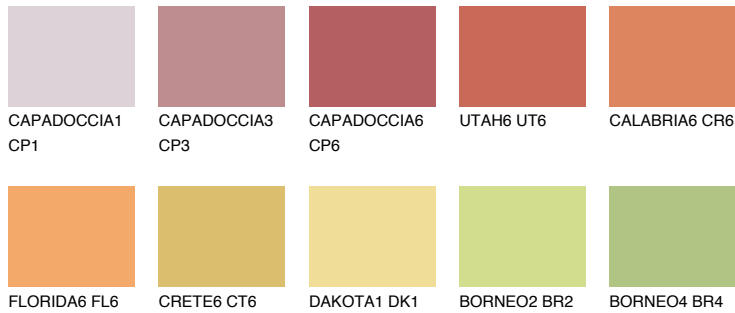

COLOUR DETAILS

CALABRIA5 CR5

38% TSR 51%

Matching colours

COLOURS

INTENSE

For more information on plasters and paints, go to www.ceresit.en

*The presented colours refer to plasters and paints offered by Ceresit. Due to the use of digital techniques, the presented colours might not represent the original ones, thus they cannot be considered as a reliable colour presentation. We recommend checking the authentic colour samples.