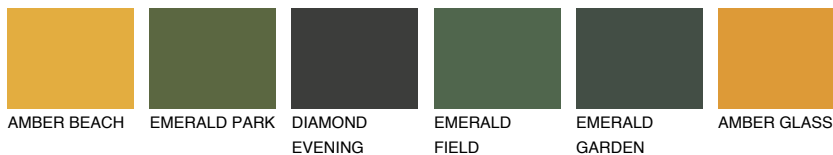

COLOUR DETAILS

CALABRIA5 CR5

38% TSR 51%

Matching colours

COLOURS

INTENSE

For more information on plasters and paints, go to www.ceresit.en

*The presented colours refer to plasters and paints offered by Ceresit. Due to the use of digital techniques, the presented colours might not represent the original ones, thus they cannot be considered as a reliable colour presentation. We recommend checking the authentic colour samples.