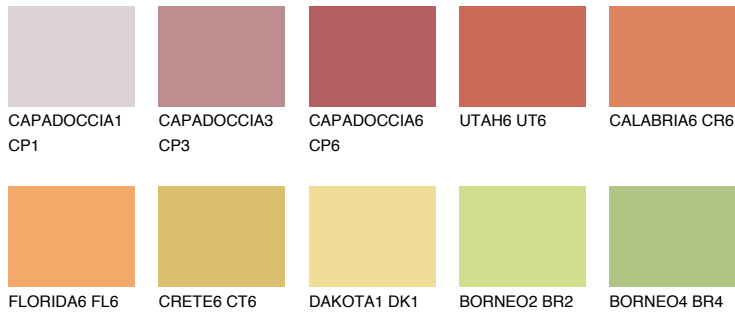

COLOUR DETAILS

CALABRIA5 CR5

38% TSR 51%

Matching colours

COLOURS

INTENSE

For more information on plasters and paints, go to www.ceresit.en

*The presented colours refer to plasters and paints offered by Ceresit. Due to the use of digital techniques, the presented colours might not represent the original ones, thus they cannot be considered as a reliable colour presentation. We recommend checking the authentic colour samples.