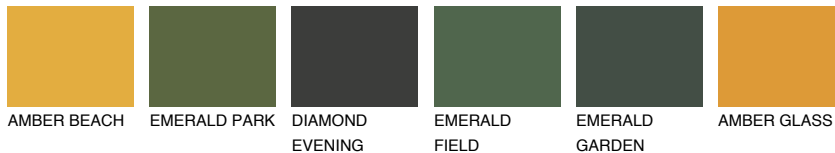

COLOUR DETAILS

CALABRIA5 CR5

38% TSR 51%

Matching colours

COLOURS

INTENSE

For more information on plasters and paints, go to www.ceresit.en

*The presented colours refer to plasters and paints offered by Ceresit. Due to the use of digital techniques, the presented colours might not represent the original ones, thus they cannot be considered as a reliable colour presentation. We recommend checking the authentic colour samples.