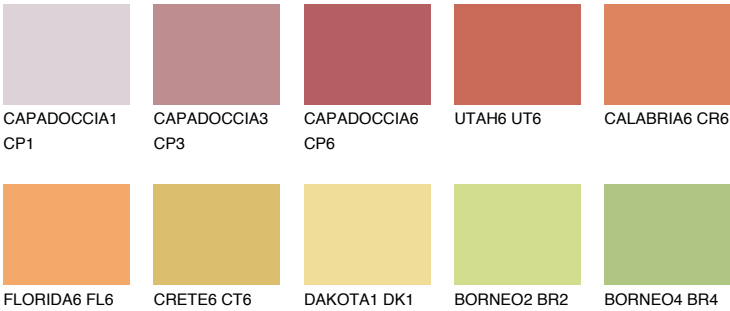

## CALABRIA5 CR5

38% **TSR** 51%

### Matching colours

#### COLOURS

#### INTENSE

For more information on plasters and paints, go to [www.ceresit.en](http://www.ceresit.en)

\*The presented colours refer to plasters and paints offered by Ceresit. Due to the use of digital techniques, the presented colours might not represent the original ones, thus they cannot be considered as a reliable colour presentation. We recommend checking the authentic colour samples.