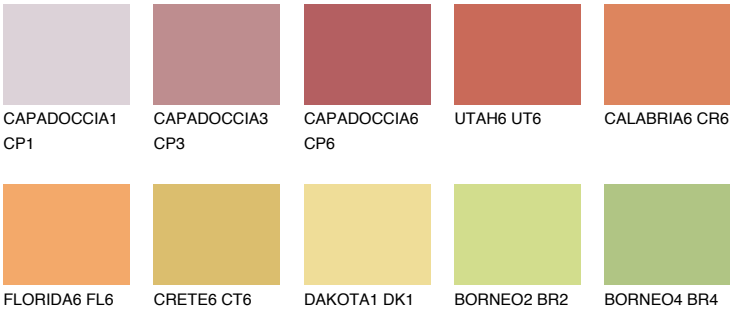

CALABRIA5 CR5

38% **TSR** 51%

Matching colours

COLOURS

INTENSE

For more information on plasters and paints, go to www.ceresit.en

*The presented colours refer to plasters and paints offered by Ceresit. Due to the use of digital techniques, the presented colours might not represent the original ones, thus they cannot be considered as a reliable colour presentation. We recommend checking the authentic colour samples.