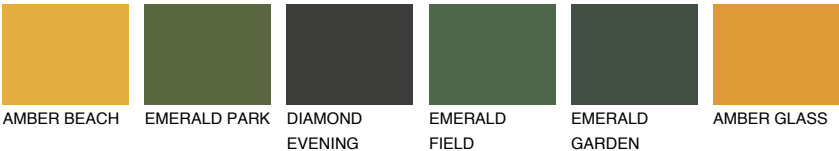

CALABRIA5 CR5

38% **TSR** 51%

Matching colours

COLOURS

INTENSE

For more information on plasters and paints, go to www.ceresit.en

*The presented colours refer to plasters and paints offered by Ceresit. Due to the use of digital techniques, the presented colours might not represent the original ones, thus they cannot be considered as a reliable colour presentation. We recommend checking the authentic colour samples.