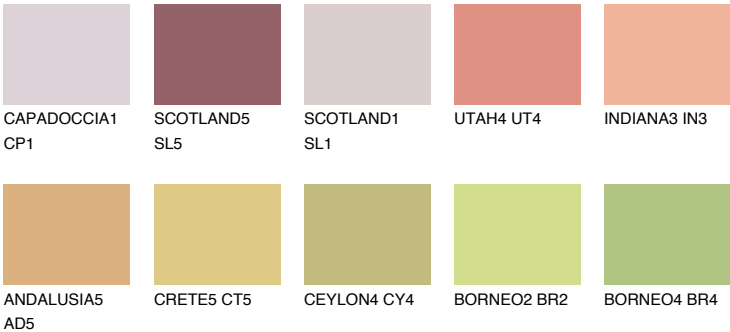

## CALABRIA4 CR4

44% **TSR** 58%

### Matching colours

#### COLOURS

#### INTENSE

For more information on plasters and paints, go to [www.ceresit.en](http://www.ceresit.en)

\*The presented colours refer to plasters and paints offered by Ceresit. Due to the use of digital techniques, the presented colours might not represent the original ones, thus they cannot be considered as a reliable colour presentation. We recommend checking the authentic colour samples.