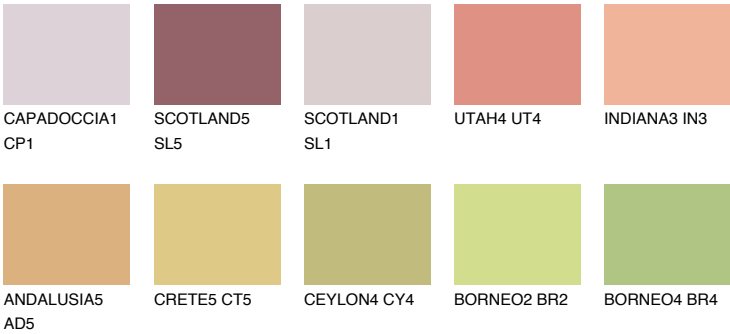

## CALABRIA4 CR4

44% **TSR** 58%

### Matching colours

#### COLOURS

#### INTENSE

For more information on plasters and paints, go to [www.ceresit.en](http://www.ceresit.en)

\*The presented colours refer to plasters and paints offered by Ceresit. Due to the use of digital techniques, the presented colours might not represent the original ones, thus they cannot be considered as a reliable colour presentation. We recommend checking the authentic colour samples.