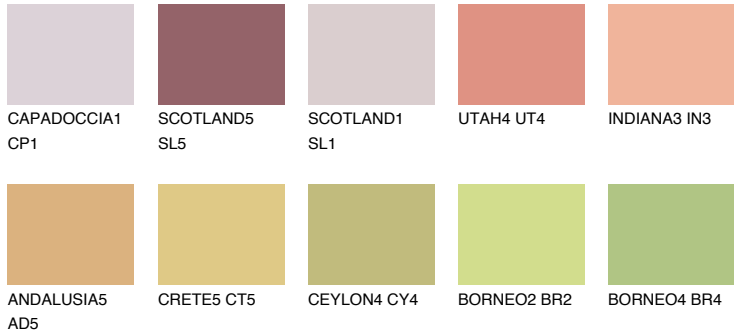

COLOUR DETAILS

CALABRIA4 CR4

44% **TSR** 58%

Matching colours

COLOURS

INTENSE

For more information on plasters and paints, go to www.ceresit.en

*The presented colours refer to plasters and paints offered by Ceresit. Due to the use of digital techniques, the presented colours might not represent the original ones, thus they cannot be considered as a reliable colour presentation. We recommend checking the authentic colour samples.