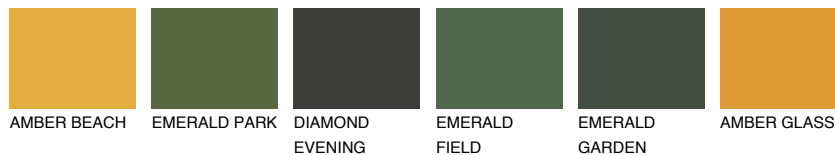

COLOUR DETAILS

CALABRIA4 CR4

44% TSR 58%

Matching colours

COLOURS

INTENSE

For more information on plasters and paints, go to www.ceresit.en

*The presented colours refer to plasters and paints offered by Ceresit. Due to the use of digital techniques, the presented colours might not represent the original ones, thus they cannot be considered as a reliable colour presentation. We recommend checking the authentic colour samples.