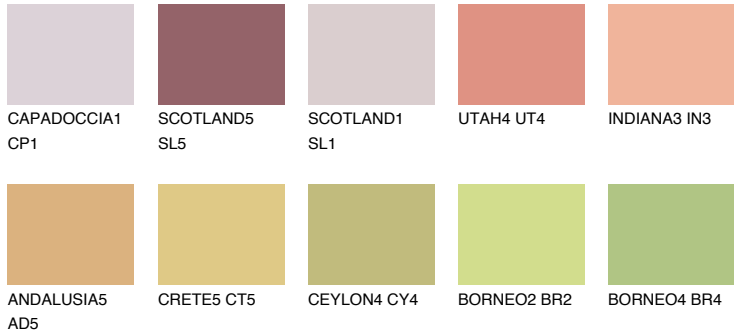

COLOUR DETAILS

CALABRIA4 CR4

44% TSR 58%

Matching colours

COLOURS

INTENSE

For more information on plasters and paints, go to www.ceresit.en

*The presented colours refer to plasters and paints offered by Ceresit. Due to the use of digital techniques, the presented colours might not represent the original ones, thus they cannot be considered as a reliable colour presentation. We recommend checking the authentic colour samples.