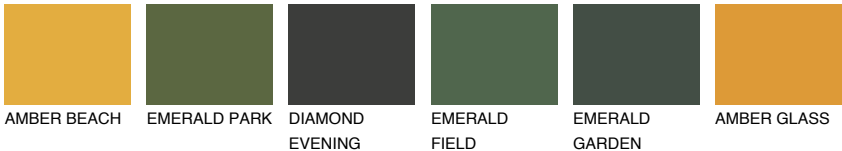

COLOUR DETAILS

CALABRIA4 CR4

44% TSR 58%

Matching colours

COLOURS

INTENSE

For more information on plasters and paints, go to www.ceresit.en

*The presented colours refer to plasters and paints offered by Ceresit. Due to the use of digital techniques, the presented colours might not represent the original ones, thus they cannot be considered as a reliable colour presentation. We recommend checking the authentic colour samples.