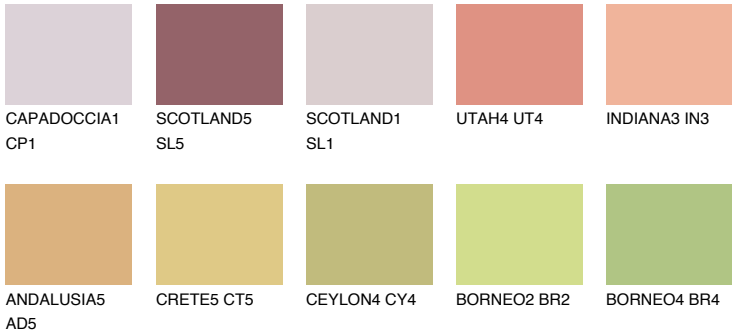

COLOUR DETAILS

CALABRIA4 CR4

44% TSR 58%

Matching colours

COLOURS

INTENSE

For more information on plasters and paints, go to www.ceresit.en

*The presented colours refer to plasters and paints offered by Ceresit. Due to the use of digital techniques, the presented colours might not represent the original ones, thus they cannot be considered as a reliable colour presentation. We recommend checking the authentic colour samples.