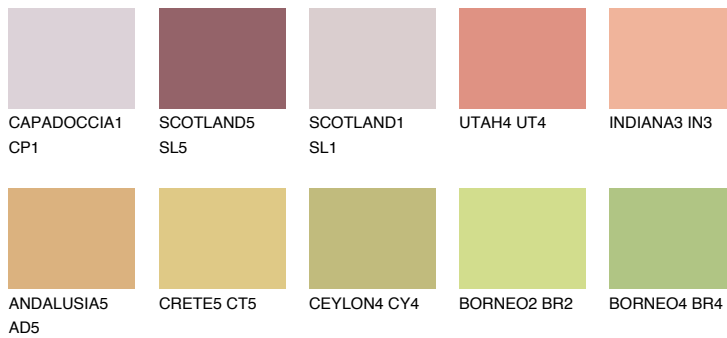

COLOUR DETAILS

CALABRIA4 CR4

44% TSR 58%

Matching colours

COLOURS

INTENSE

For more information on plasters and paints, go to www.ceresit.en

*The presented colours refer to plasters and paints offered by Ceresit. Due to the use of digital techniques, the presented colours might not represent the original ones, thus they cannot be considered as a reliable colour presentation. We recommend checking the authentic colour samples.