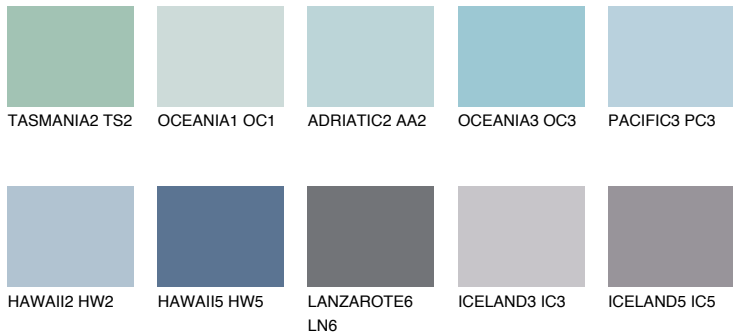

COLOUR DETAILS

PACIFIC4 PC4

55% **TSR** 61%

Matching colours

COLOURS

INTENSE

For more information on plasters and paints, go to www.ceresit.en

*The presented colours refer to plasters and paints offered by Ceresit. Due to the use of digital techniques, the presented colours might not represent the original ones, thus they cannot be considered as a reliable colour presentation. We recommend checking the authentic colour samples.