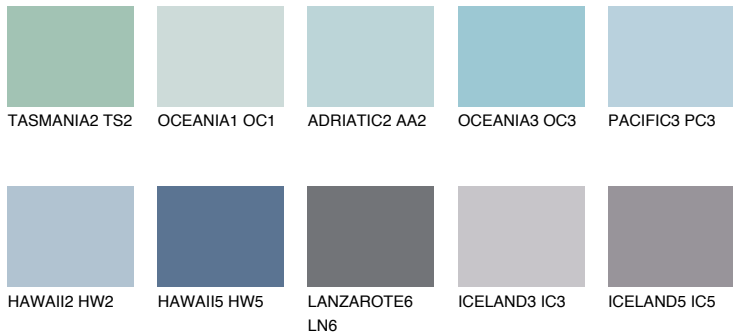

COLOUR DETAILS

PACIFIC4 PC4

55% TSR 61%

Matching colours

COLOURS

INTENSE

For more information on plasters and paints, go to www.ceresit.en

*The presented colours refer to plasters and paints offered by Ceresit. Due to the use of digital techniques, the presented colours might not represent the original ones, thus they cannot be considered as a reliable colour presentation. We recommend checking the authentic colour samples.