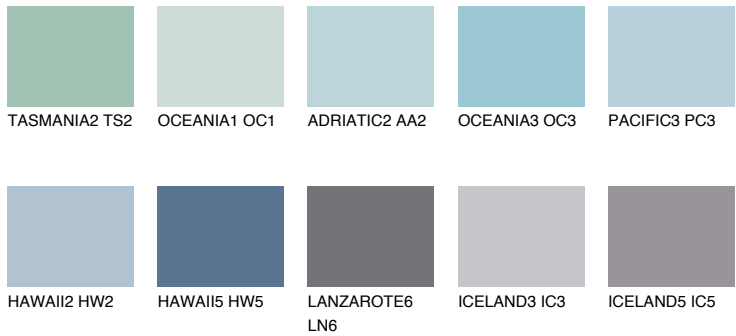

COLOUR DETAILS

PACIFIC4 PC4

55% **TSR** 61%

Matching colours

COLOURS

INTENSE

For more information on plasters and paints, go to www.ceresit.en

*The presented colours refer to plasters and paints offered by Ceresit. Due to the use of digital techniques, the presented colours might not represent the original ones, thus they cannot be considered as a reliable colour presentation. We recommend checking the authentic colour samples.