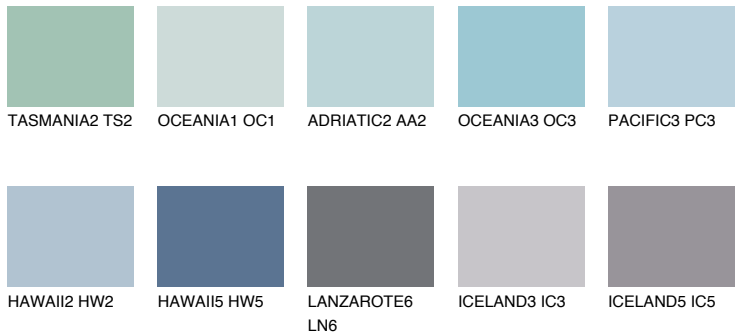

COLOUR DETAILS

PACIFIC4 PC4

55% TSR 61%

Matching colours

COLOURS

INTENSE

For more information on plasters and paints, go to www.ceresit.en

*The presented colours refer to plasters and paints offered by Ceresit. Due to the use of digital techniques, the presented colours might not represent the original ones, thus they cannot be considered as a reliable colour presentation. We recommend checking the authentic colour samples.