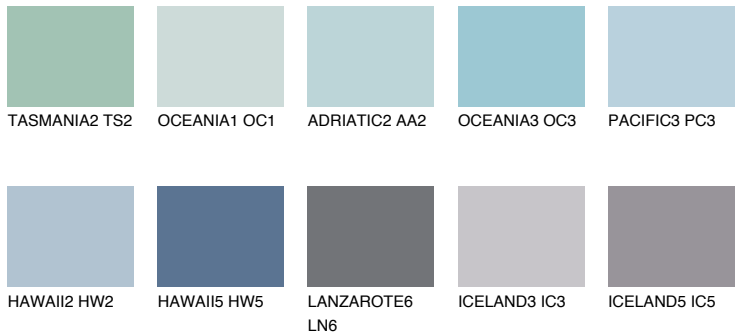

# COLOUR DETAILS

## PACIFIC4 PC4

55% **TSR** 61%

### Matching colours

#### COLOURS