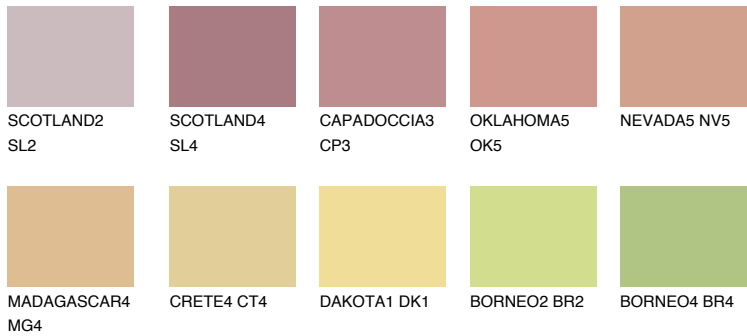

COLOUR DETAILS

CALABRIA3 CR3

49% TSR 60%

Matching colours

COLOURS

INTENSE

For more information on plasters and paints, go to www.ceresit.en

*The presented colours refer to plasters and paints offered by Ceresit. Due to the use of digital techniques, the presented colours might not represent the original ones, thus they cannot be considered as a reliable colour presentation. We recommend checking the authentic colour samples.