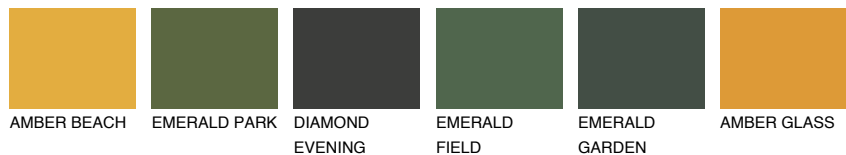

COLOUR DETAILS

CALABRIA3 CR3

49% TSR 60%

Matching colours

COLOURS

INTENSE

For more information on plasters and paints, go to www.ceresit.en

*The presented colours refer to plasters and paints offered by Ceresit. Due to the use of digital techniques, the presented colours might not represent the original ones, thus they cannot be considered as a reliable colour presentation. We recommend checking the authentic colour samples.