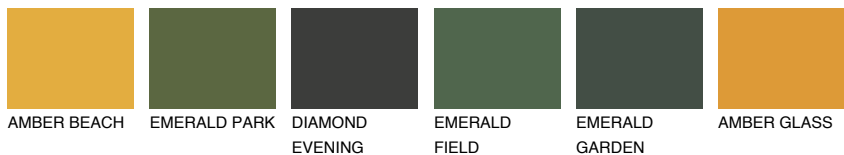

COLOUR DETAILS

CALABRIA3 CR3

49% TSR 60%

Matching colours

COLOURS

INTENSE

For more information on plasters and paints, go to www.ceresit.en

*The presented colours refer to plasters and paints offered by Ceresit. Due to the use of digital techniques, the presented colours might not represent the original ones, thus they cannot be considered as a reliable colour presentation. We recommend checking the authentic colour samples.