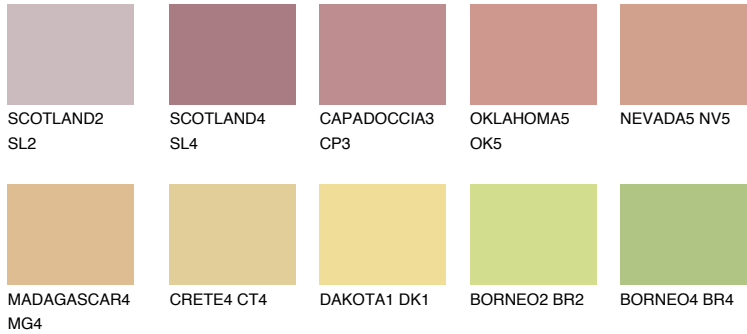

COLOUR DETAILS

CALABRIA3 CR3

49% TSR 60%

Matching colours

COLOURS

INTENSE

For more information on plasters and paints, go to www.ceresit.en

*The presented colours refer to plasters and paints offered by Ceresit. Due to the use of digital techniques, the presented colours might not represent the original ones, thus they cannot be considered as a reliable colour presentation. We recommend checking the authentic colour samples.