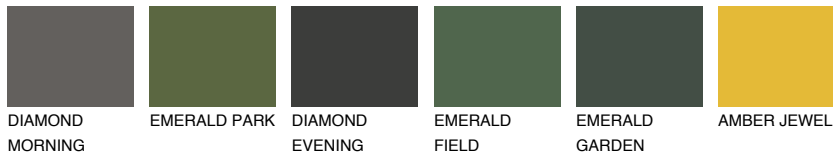

COLOUR DETAILS

CALABRIA2 CR2

59% TSR 66%

Matching colours

COLOURS

INTENSE

For more information on plasters and paints, go to www.ceresit.en

*The presented colours refer to plasters and paints offered by Ceresit. Due to the use of digital techniques, the presented colours might not represent the original ones, thus they cannot be considered as a reliable colour presentation. We recommend checking the authentic colour samples.