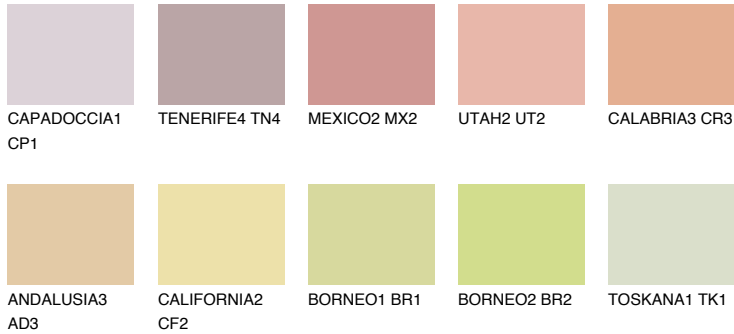

COLOUR DETAILS

CALABRIA2 CR2

59% TSR 66%

Matching colours

COLOURS

INTENSE

For more information on plasters and paints, go to www.ceresit.en

*The presented colours refer to plasters and paints offered by Ceresit. Due to the use of digital techniques, the presented colours might not represent the original ones, thus they cannot be considered as a reliable colour presentation. We recommend checking the authentic colour samples.