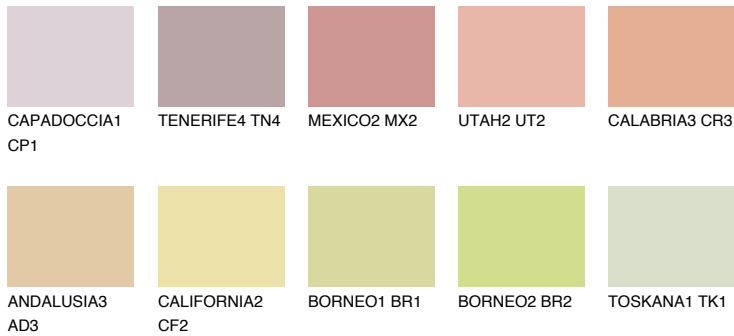

COLOUR DETAILS

CALABRIA2 CR2

59% TSR 66%

Matching colours

COLOURS

INTENSE

For more information on plasters and paints, go to www.ceresit.en

*The presented colours refer to plasters and paints offered by Ceresit. Due to the use of digital techniques, the presented colours might not represent the original ones, thus they cannot be considered as a reliable colour presentation. We recommend checking the authentic colour samples.