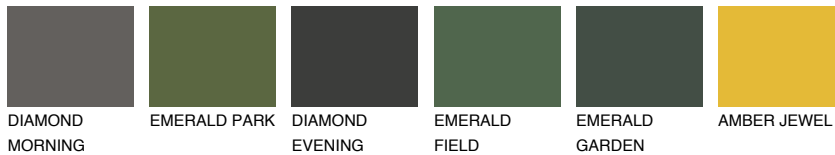

COLOUR DETAILS

CALABRIA2 CR2

59% TSR 66%

Matching colours

COLOURS

INTENSE

For more information on plasters and paints, go to www.ceresit.en

*The presented colours refer to plasters and paints offered by Ceresit. Due to the use of digital techniques, the presented colours might not represent the original ones, thus they cannot be considered as a reliable colour presentation. We recommend checking the authentic colour samples.