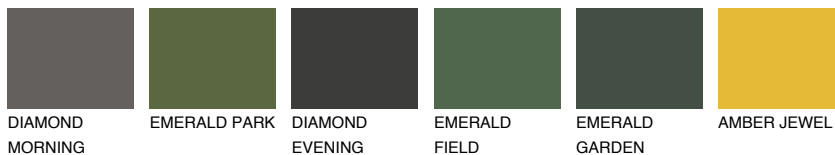

COLOUR DETAILS

CALABRIA2 CR2

59% TSR 66%

Matching colours

COLOURS

INTENSE

For more information on plasters and paints, go to www.ceresit.en

*The presented colours refer to plasters and paints offered by Ceresit. Due to the use of digital techniques, the presented colours might not represent the original ones, thus they cannot be considered as a reliable colour presentation. We recommend checking the authentic colour samples.