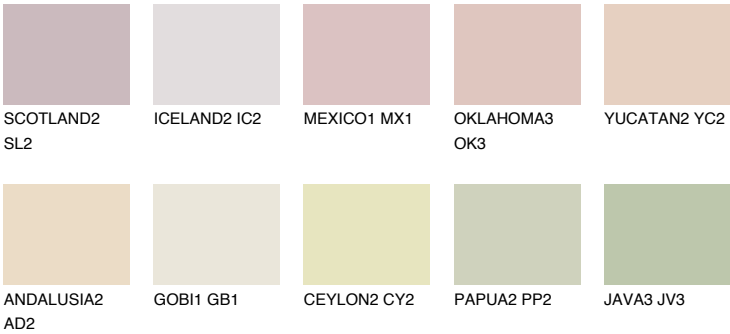

CALABRIA1 CR1

64% TSR 63%

Matching colours

COLOURS

INTENSE

For more information on plasters and paints, go to www.ceresit.en

*The presented colours refer to plasters and paints offered by Ceresit. Due to the use of digital techniques, the presented colours might not represent the original ones, thus they cannot be considered as a reliable colour presentation. We recommend checking the authentic colour samples.