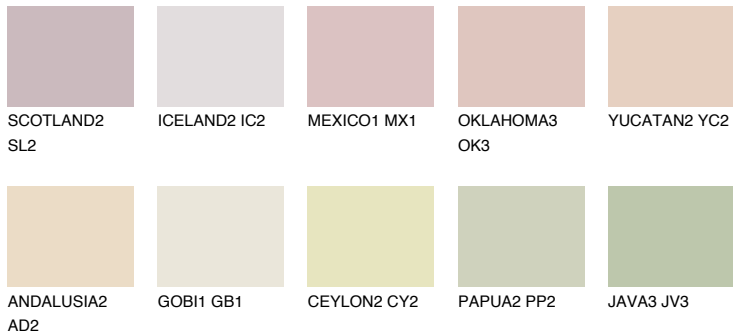

COLOUR DETAILS

CALABRIA1 CR1

64% TSR 63%

Matching colours

COLOURS

INTENSE

For more information on plasters and paints, go to www.ceresit.en

*The presented colours refer to plasters and paints offered by Ceresit. Due to the use of digital techniques, the presented colours might not represent the original ones, thus they cannot be considered as a reliable colour presentation. We recommend checking the authentic colour samples.