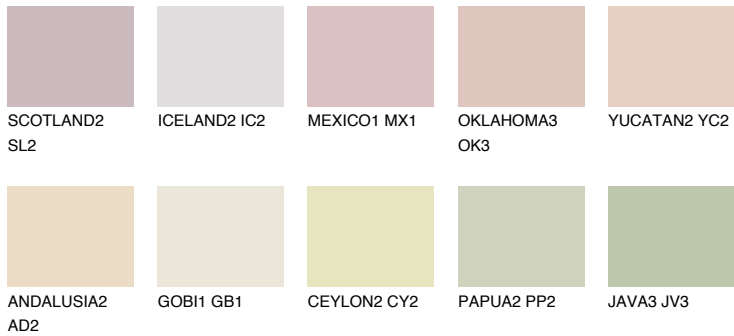

COLOUR DETAILS

CALABRIA1 CR1

64% TSR 63%

Matching colours

COLOURS

INTENSE

For more information on plasters and paints, go to www.ceresit.en

*The presented colours refer to plasters and paints offered by Ceresit. Due to the use of digital techniques, the presented colours might not represent the original ones, thus they cannot be considered as a reliable colour presentation. We recommend checking the authentic colour samples.