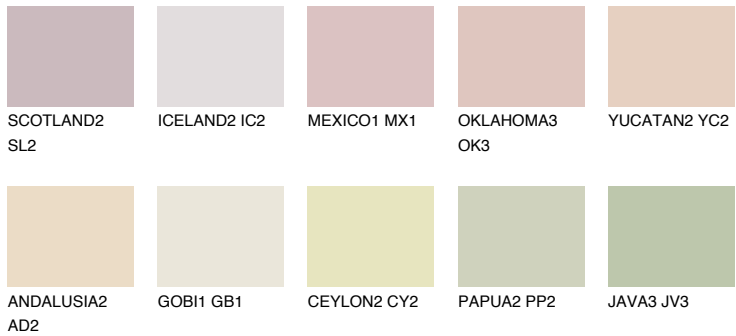

COLOUR DETAILS

CALABRIA1 CR1

64% TSR 63%

Matching colours

COLOURS

INTENSE

For more information on plasters and paints, go to www.ceresit.en

*The presented colours refer to plasters and paints offered by Ceresit. Due to the use of digital techniques, the presented colours might not represent the original ones, thus they cannot be considered as a reliable colour presentation. We recommend checking the authentic colour samples.