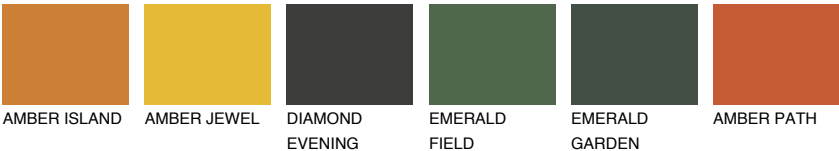

NUBIA6 NA6

18% **TSR** 42%

Matching colours

COLOURS

INTENSE

For more information on plasters and paints, go to www.ceresit.en

*The presented colours refer to plasters and paints offered by Ceresit. Due to the use of digital techniques, the presented colours might not represent the original ones, thus they cannot be considered as a reliable colour presentation. We recommend checking the authentic colour samples.