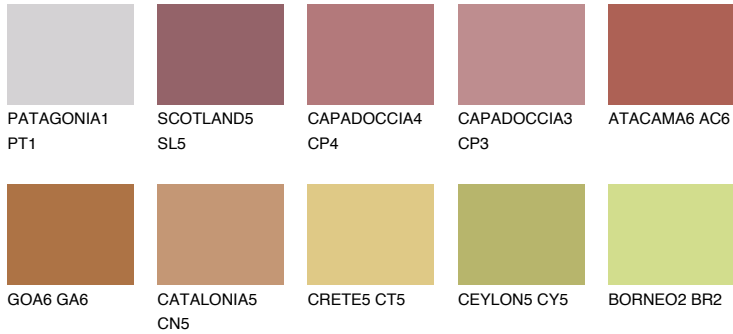

COLOUR DETAILS

NUBIA6 NA6

18% TSR 42%

Matching colours

COLOURS

INTENSE

For more information on plasters and paints, go to www.ceresit.en

*The presented colours refer to plasters and paints offered by Ceresit. Due to the use of digital techniques, the presented colours might not represent the original ones, thus they cannot be considered as a reliable colour presentation. We recommend checking the authentic colour samples.