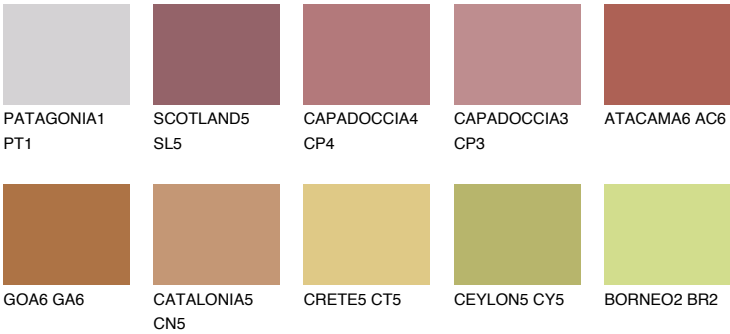

NUBIA6 NA6

18% **TSR** 42%

Matching colours

COLOURS

INTENSE

For more information on plasters and paints, go to www.ceresit.en

*The presented colours refer to plasters and paints offered by Ceresit. Due to the use of digital techniques, the presented colours might not represent the original ones, thus they cannot be considered as a reliable colour presentation. We recommend checking the authentic colour samples.