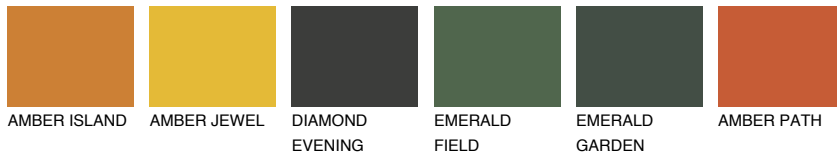

COLOUR DETAILS

NUBIA6 NA6

18% TSR 42%

Matching colours

COLOURS

INTENSE

For more information on plasters and paints, go to www.ceresit.en

*The presented colours refer to plasters and paints offered by Ceresit. Due to the use of digital techniques, the presented colours might not represent the original ones, thus they cannot be considered as a reliable colour presentation. We recommend checking the authentic colour samples.