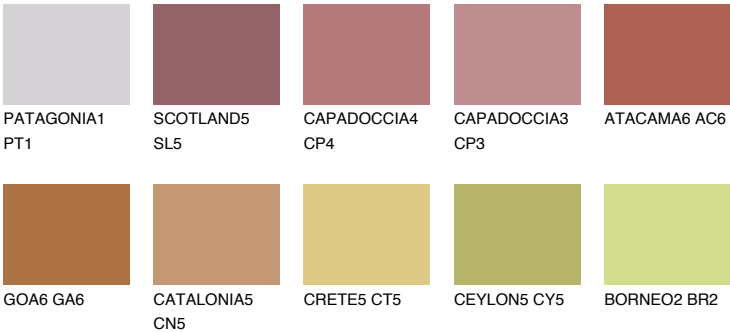

NUBIA6 NA6

18% **TSR** 42%

Matching colours

COLOURS

INTENSE

For more information on plasters and paints, go to www.ceresit.en

*The presented colours refer to plasters and paints offered by Ceresit. Due to the use of digital techniques, the presented colours might not represent the original ones, thus they cannot be considered as a reliable colour presentation. We recommend checking the authentic colour samples.