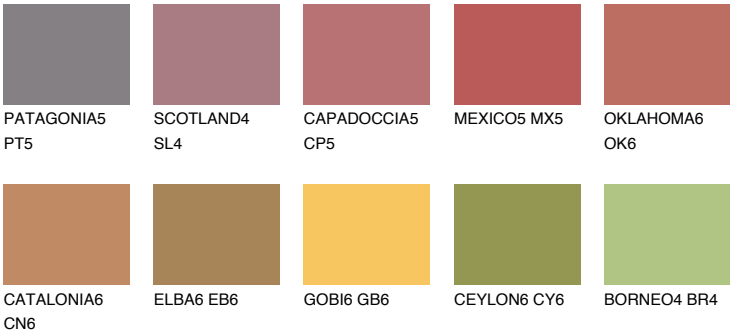

## NUBIA5 NA5

22% **TSR** 43%

### Matching colours

#### COLOURS

#### INTENSE

For more information on plasters and paints, go to [www.ceresit.en](http://www.ceresit.en)

\*The presented colours refer to plasters and paints offered by Ceresit. Due to the use of digital techniques, the presented colours might not represent the original ones, thus they cannot be considered as a reliable colour presentation. We recommend checking the authentic colour samples.