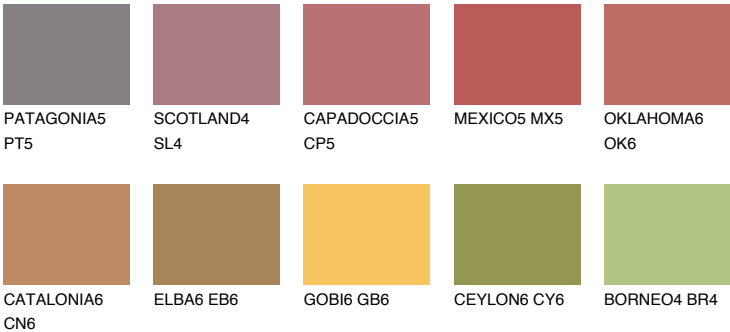

NUBIA5 NA5

☀️ 22% **TSR 43%**

Matching colours

COLOURS

INTENSE

For more information on plasters and paints, go to
www.ceresit.en

*The presented colours refer to plasters and paints offered by Ceresit. Due to the use of digital techniques, the presented colours might not represent the original ones, thus they cannot be considered as a reliable colour presentation. We recommend checking the authentic colour samples.