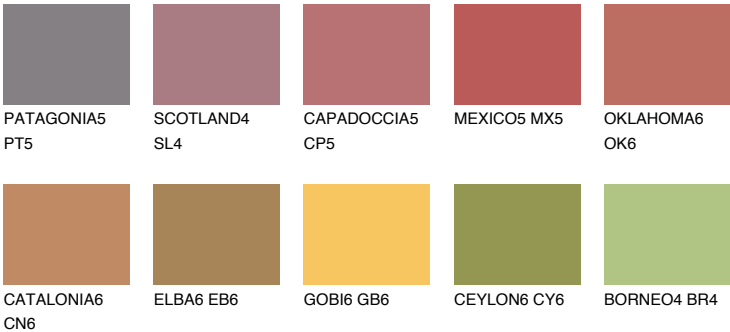

NUBIA5 NA5

☀️ 22% **TSR 43%**

Matching colours

COLOURS

INTENSE

For more information on plasters and paints, go to www.ceresit.en

*The presented colours refer to plasters and paints offered by Ceresit. Due to the use of digital techniques, the presented colours might not represent the original ones, thus they cannot be considered as a reliable colour presentation. We recommend checking the authentic colour samples.