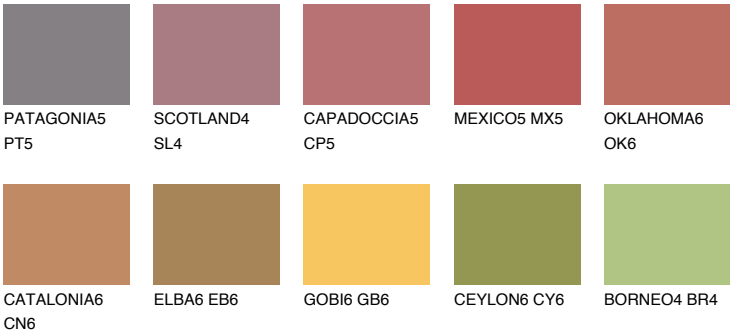

NUBIA5 NA5

☀️ 22% **TSR 43%**

Matching colours

COLOURS

INTENSE

For more information on plasters and paints, go to www.ceresit.en

*The presented colours refer to plasters and paints offered by Ceresit. Due to the use of digital techniques, the presented colours might not represent the original ones, thus they cannot be considered as a reliable colour presentation. We recommend checking the authentic colour samples.