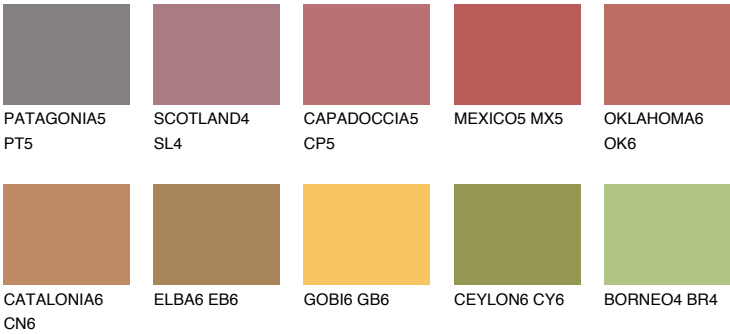

NUBIA5 NA5

22% **TSR** 43%

Matching colours

COLOURS

INTENSE

For more information on plasters and paints, go to www.ceresit.en

*The presented colours refer to plasters and paints offered by Ceresit. Due to the use of digital techniques, the presented colours might not represent the original ones, thus they cannot be considered as a reliable colour presentation. We recommend checking the authentic colour samples.